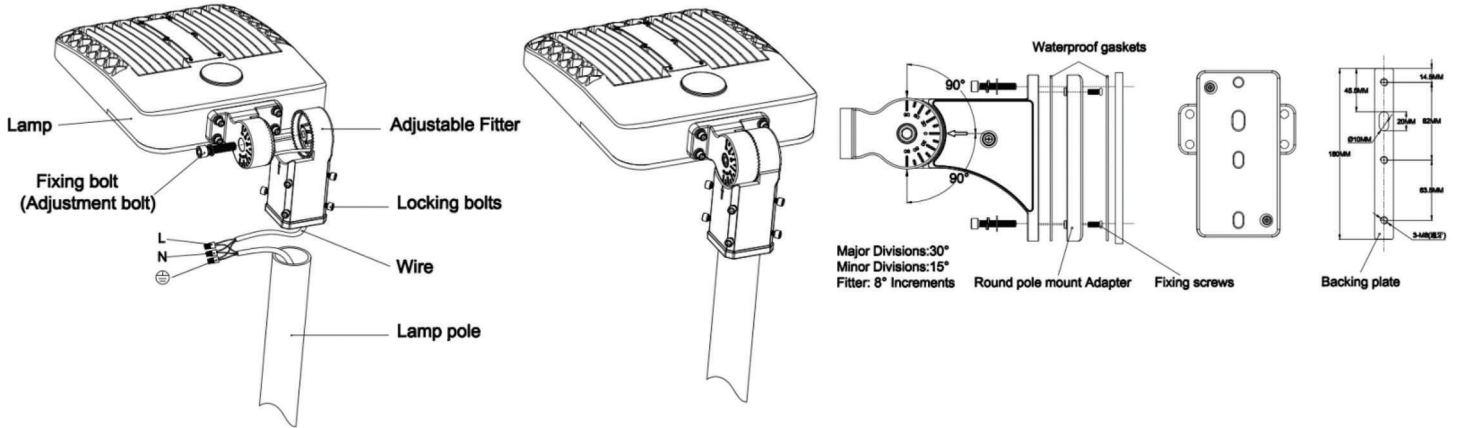

A variety of installation ways, suitable for round pole, square pole, wall, ground and so on. All the screws are SUS316 stainless steel screws, stronger ability to resist corrosion.

SMD3030 led chips, high CRI, low luminance decrease, high light efficiency 160 lm/w, brighter luminance and longer lifespan.

SPECIFICATIONS

Structure Features

Shell materials: Aluminum & PC.

Finish: Dark Bronze/White

Light Size: L365*W323*H80MM

Packing Size: L517mm* W362mm* H265mm

TECHNICAL PARAMETERS

AL-100W -LV-YY-Z /		AL-100W -HV-YY-Z	
Power	100W	working temperature	-40 - +50
Input Voltage	AC100-277V/AC200-480V	Storage Temperature	-40 - +60
Power Frequency	50/60Hz	IP Rating	IP65 Wet Locatoin
Luminous Efficiency	130lm/w	Certification	ETL CE FCC DLC
Luminous Flux	13000LM	Warranty Time	5 Years
CCT	3000k/4000K/5000K/5700k	Optional Accessory	Surge Protection/ Shorting Cap/ Photocell Sensor/ Microwave motion sensor
CRI	Ra>80	Dimmable	0-10V
Lighting Angle	TYPE3/TYPE5	Power Factor	>0.9

PHOTOMETRY

Packing

LIGHTING UP THE WORLD
WITH ONE BULB AT A TIME!

INSTALLATION

1. Slip fitter mount

2. Adjustable Square Round Pole Mount

3. Wall Mount-Trunnion

LIGHTING UP THE WORLD
WITH ONE BULB AT A TIME!