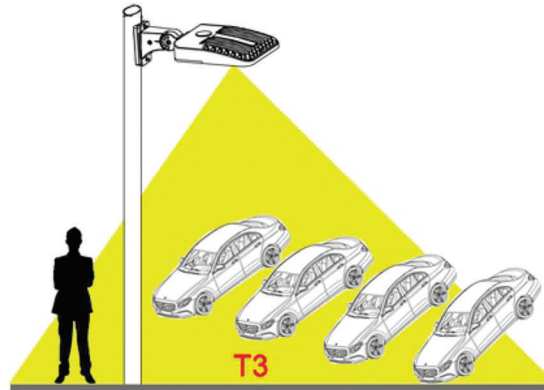

APPLICATION

LED Shoebox/Area Light series can be widely used in Parking lot, Urban roads, Industrial areas, Residential areas, Sidewalks, Schools, Gardens and etc.

LIGHTING UP THE WORLD
WITH ONE BULB AT A TIME!

SPECIFICATIONS

Structure Features

Shell materials: Aluminum & PC.

Finish: Dark Bronze/White

Light Size: L365*W323*H80MM

Packing Size: L517mm* W362mm* H265mm

TECHNICAL PARAMETERS

AL-100W -LV-YY-Z /		AL-100W -HV-YY-Z	
Power	100W	working temperature	-40 - +50
Input Voltage	AC100-277V/AC200-480V	Storage Temperature	-40 - +60
Power Frequency	50/60Hz	IP Rating	IP65 Wet Locatoin
Luminous Efficiency	130lm/w	Certification	ETL CE FCC DLC
Luminous Flux	13000LM	Warranty Time	5 Years
CCT	3000k/4000K/5000K/5700k	Optional Accessory	Surge Protection/ Shorting Cap/ Photocell Sensor/ Microwave motion sensor
CRI	Ra>80	Dimmable	0-10V
Lighting Angle	TYPE3/TYPE5	Power Factor	>0.9

PHOTOMETRY

Packing

LIGHTING UP THE WORLD
WITH ONE BULB AT A TIME!

INSTALLATION

1. Slip fitter mount

2. Adjustable Square Round Pole Mount

3. Wall Mount-Trunnion

LIGHTING UP THE WORLD
WITH ONE BULB AT A TIME!