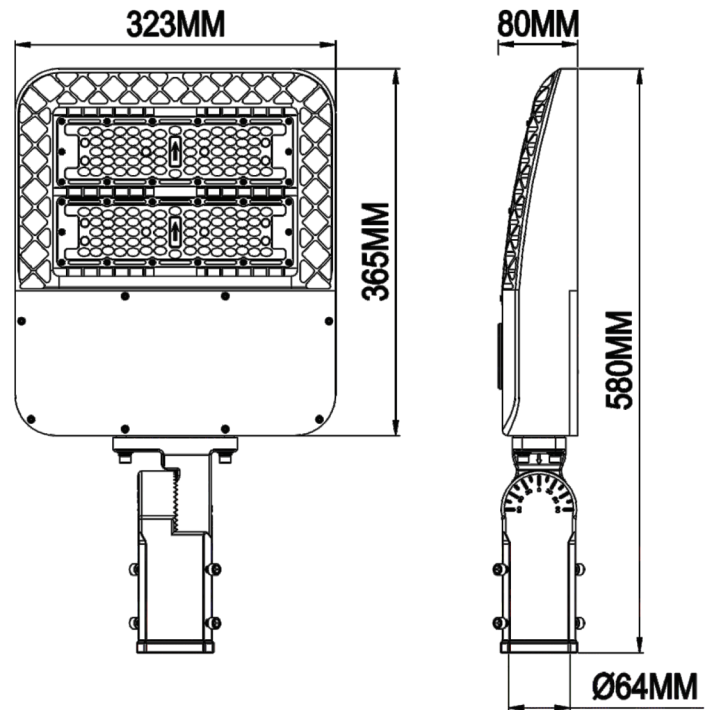

A variety of installation ways, suitable for round pole, square pole, wall, ground and so on. All the screws are SUS316 stainless steel screws, stronger ability to resist corrosion.

SMD3030 led chips, high CRI, low luminance decrease, high light efficiency 160 lm/w, brighter luminance and longer lifespan.

SPECIFICATIONS

Structure Features

Shell materials: Aluminum & PC.

Finish: Dark Bronze/White

Light Size: L365*W323*H80MM

Packing Size: L517mm* W362mm* H265mm

TECHNICAL PARAMETERS

AL-100W -LV-YY-Z /		AL-100W -HV-YY-Z	
Power	100W	working temperature	-40 - +50
Input Voltage	AC100-277V/AC200-480V	Storage Temperature	-40 - +60
Power Frequency	50/60Hz	IP Rating	IP65 Wet Locatoin
Luminous Efficiency	130lm/w	Certification	ETL CE FCC DLC
Luminous Flux	13000LM	Warranty Time	5 Years
CCT	3000k/4000K/5000K/5700k	Optional Accessory	Surge Protection/ Shorting Cap/ Photocell Sensor/ Microwave motion sensor
CRI	Ra>80	Dimmable	0-10V
Lighting Angle	TYPE3/TYPE5	Power Factor	>0.9

PHOTOMETRY

Packing

LIGHTING UP THE WORLD
WITH ONE BULB AT A TIME!

INSTALLATION

1. Slip fitter mount

2. Adjustable Square Round Pole Mount

3. Wall Mount-Trunnion

LIGHTING UP THE WORLD
WITH ONE BULB AT A TIME!