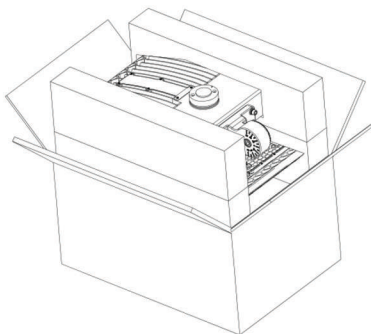

SPECIFICATIONS

Structure Features

Shell materials: Aluminum & PC.

Finish: Dark Bronze/White

Light Size: L365*W323*H80MM

Packing Size: L517mm* W362mm* H265mm

TECHNICAL PARAMETERS

AL-100W -LV-YY-Z /		AL-100W -HV-YY-Z	
Power	100W	working temperature	-40 - +50
Input Voltage	AC100-277V/AC200-480V	Storage Temperature	-40 - +60
Power Frequency	50/60Hz	IP Rating	IP65 Wet Locatoin
Luminous Efficiency	130lm/w	Certification	ETL CE FCC DLC
Luminous Flux	13000LM	Warranty Time	5 Years
CCT	3000k/4000K/5000K/5700k	Optional Accessory	Surge Protection/ Shorting Cap/ Photocell Sensor/ Microwave motion sensor
CRI	Ra>80	Dimmable	0-10V
Lighting Angle	TYPE3/TYPE5	Power Factor	>0.9

PHOTOMETRY

Packing

LIGHTING UP THE WORLD
WITH ONE BULB AT A TIME!

INSTALLATION

1. Slip fitter mount

2. Adjustable Square Round Pole Mount

3. Wall Mount-Trunnion

LIGHTING UP THE WORLD
WITH ONE BULB AT A TIME!