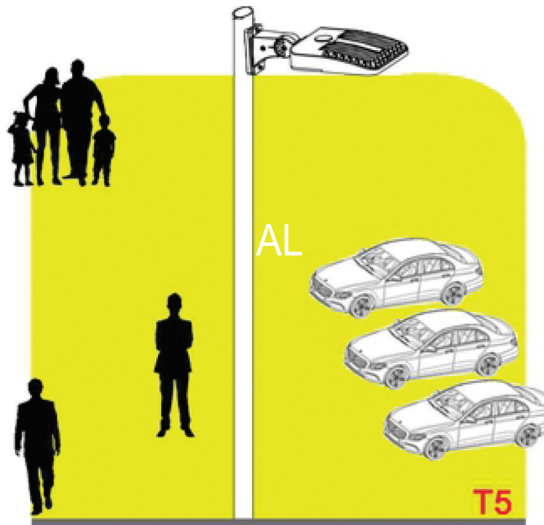

APPLICATION

LED Shoebox/Area Light series can be widely used in Parking lot, Urban roads, Industrial areas, Residential areas, Sidewalks, Schools, Gardens and etc.

LIGHTING UP THE WORLD
WITH ONE BULB AT A TIME!

SPECIFICATIONS

Structure Features

Shell materials: Aluminum & PC.

Finish: Dark Bronze/White

Light Size: L365*W323*H80MM

Packing Size: L517mm* W362mm* H265mm

TECHNICAL PARAMETERS

AL-100W -LV-YY-Z /		AL-100W -HV-YY-Z	
Power	100W	working temperature	-40 - +50
Input Voltage	AC100-277V/AC200-480V	Storage Temperature	-40 - +60
Power Frequency	50/60Hz	IP Rating	IP65 Wet Locatoin
Luminous Efficiency	130lm/w	Certification	ETL CE FCC DLC
Luminous Flux	13000LM	Warranty Time	5 Years
CCT	3000k/4000K/5000K/5700k	Optional Accessory	Surge Protection/ Shorting Cap/ Photocell Sensor/ Microwave motion sensor
CRI	Ra>80	Dimmable	0-10V
Lighting Angle	TYPE3/TYPE5	Power Factor	>0.9

PHOTOMETRY

Packing

LIGHTING UP THE WORLD
WITH ONE BULB AT A TIME!

INSTALLATION

1. Slip fitter mount

2. Adjustable Square Round Pole Mount

3. Wall Mount-Trunnion

LIGHTING UP THE WORLD
WITH ONE BULB AT A TIME!