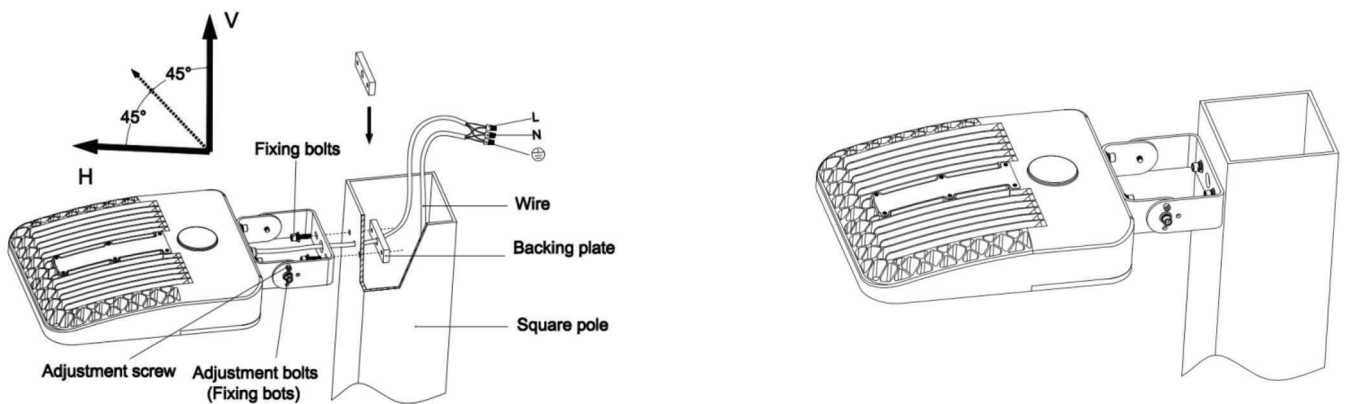

SPECIFICATIONS

Structure Features

Shell materials: Aluminum & PC.

Finish: Dark Bronze/White

Light Size: L365*W323*H80MM

Packing Size: L517mm* W362mm* H265mm

TECHNICAL PARAMETERS

AL-100W -LV-YY-Z /		AL-100W -HV-YY-Z	
Power	100W	working temperature	-40 - +50
Input Voltage	AC100-277V/AC200-480V	Storage Temperature	-40 - +60
Power Frequency	50/60Hz	IP Rating	IP65 Wet Locatoin
Luminous Efficiency	130lm/w	Certification	ETL CE FCC DLC
Luminous Flux	13000LM	Warranty Time	5 Years
CCT	3000k/4000K/5000K/5700k	Optional Accessory	Surge Protection/ Shorting Cap/ Photocell Sensor/ Microwave motion sensor
CRI	Ra>80	Dimmable	0-10V
Lighting Angle	TYPE3/TYPE5	Power Factor	>0.9

PHOTOMETRY

Packing

LIGHTING UP THE WORLD
WITH ONE BULB AT A TIME!

INSTALLATION

1. Slip fitter mount

2. Adjustable Square Round Pole Mount

3. Wall Mount-Trunnion

LIGHTING UP THE WORLD
WITH ONE BULB AT A TIME!