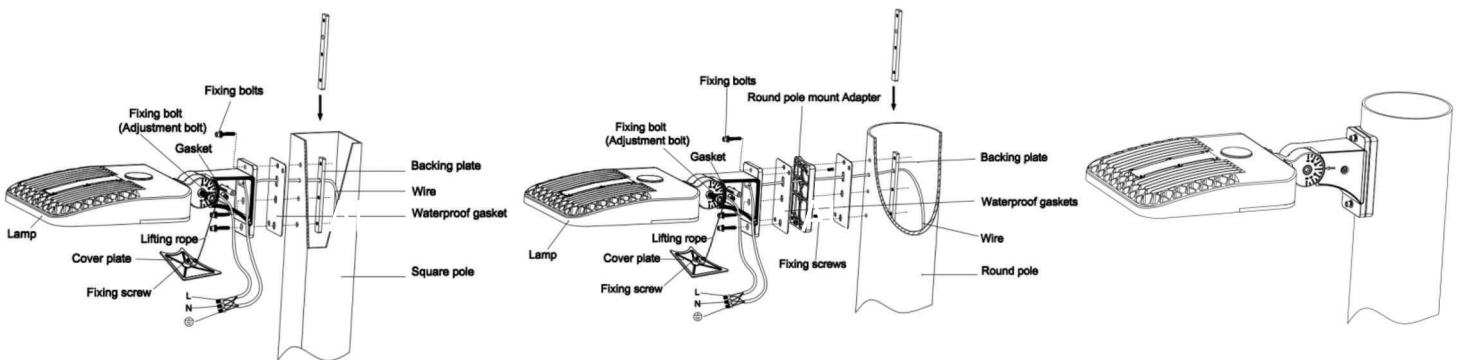

A variety of installation ways, suitable for round pole, square pole, wall, ground and so on. All the screws are SUS316 stainless steel screws, stronger ability to resist corrosion.

SMD3030 led chips, high CRI, low luminance decrease, high light efficiency 160 lm/w, brighter luminance and longer lifespan.

SPECIFICATIONS

Structure Features

Shell materials: Aluminum & PC.

Finish: Dark Bronze/White

Light Size: L365*W323*H80MM

Packing Size: L517mm* W362mm* H265mm

TECHNICAL PARAMETERS

AL-100W -LV-YY-Z /		AL-100W -HV-YY-Z	
Power	100W	working temperature	-40 - +50
Input Voltage	AC100-277V/AC200-480V	Storage Temperature	-40 - +60
Power Frequency	50/60Hz	IP Rating	IP65 Wet Locatoin
Luminous Efficiency	130lm/w	Certification	ETL CE FCC DLC
Luminous Flux	13000LM	Warranty Time	5 Years
CCT	3000k/4000K/5000K/5700k	Optional Accessory	Surge Protection/ Shorting Cap/ Photocell Sensor/ Microwave motion sensor
CRI	Ra>80	Dimmable	0-10V
Lighting Angle	TYPE3/TYPE5	Power Factor	>0.9

PHOTOMETRY

Packing

LIGHTING UP THE WORLD
WITH ONE BULB AT A TIME!

INSTALLATION

1. Slip fitter mount

2. Adjustable Square Round Pole Mount

3. Wall Mount-Trunnion

LIGHTING UP THE WORLD
WITH ONE BULB AT A TIME!