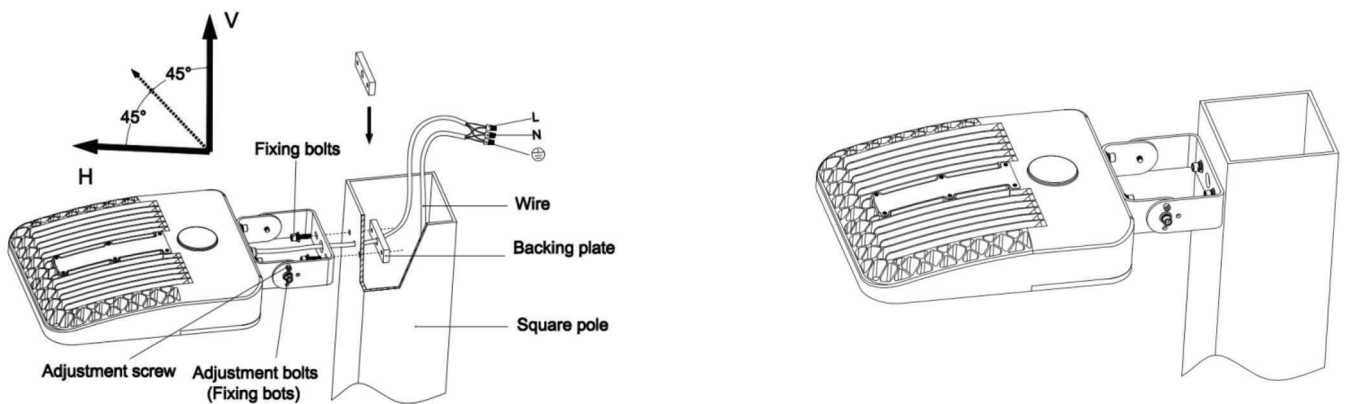

LIGHTING UP THE WORLD
WITH ONE BULB AT A TIME!

SPECIFICATIONS

Structure Features

Shell materials: Aluminum & PC.

Finish: Dark Bronze/White

Light Size: L365*W323*H80MM

Packing Size: L517mm* W362mm* H265mm

TECHNICAL PARAMETERS

PHOTOMETRY

Packing

LIGHTING UP THE WORLD
WITH ONE BULB AT A TIME!

INSTALLATION

1. Slip fitter mount

2. Adjustable Square Round Pole Mount

3. Wall Mount-Trunnion

LIGHTING UP THE WORLD
WITH ONE BULB AT A TIME!