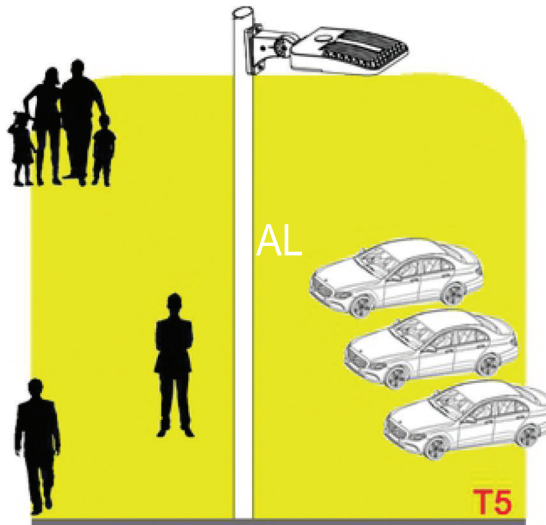

Through various experimental tests: anti-wind grade test, conduction radiation, 1.5 G aseismic test, uv aging test, drop, high level test, etc.

APPLICATION

LED Shoebox/Area Light series can be widely used in Parking lot, Urban roads, Industrial areas, Residential areas, Sidewalks, Schools, Gardens and etc.

LIGHTING UP THE WORLD
WITH ONE BULB AT A TIME!

SPECIFICATIONS

Structure Features

Shell materials: Aluminum & PC.

Finish: Dark Bronze/White

Light Size: L365*W323*H80MM

Packing Size: L517mm* W362mm* H265mm

TECHNICAL PARAMETERS

PHOTOMETRY

Packing

LIGHTING UP THE WORLD
WITH ONE BULB AT A TIME!

INSTALLATION

1. Slip fitter mount

2. Adjustable Square Round Pole Mount

3. Wall Mount-Trunnion

LIGHTING UP THE WORLD
WITH ONE BULB AT A TIME!