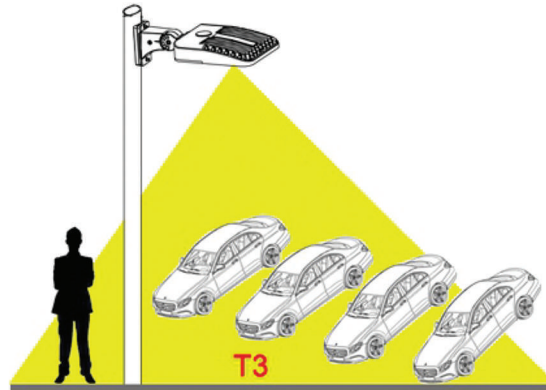

PHOTOMETRY