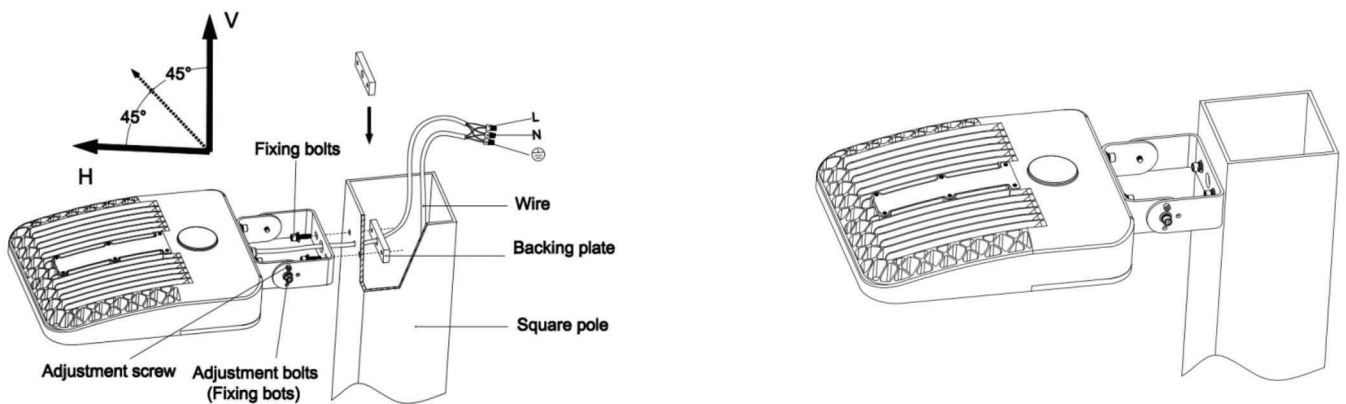

LIGHTING UP THE WORLD
WITH ONE BULB AT A TIME!

SPECIFICATIONS

Structure Features

Shell materials: Aluminum & PC.

Finish: Dark Bronze/White

Light Size: L365*W323*H80MM

Packing Size: L517mm* W362mm* H265mm

TECHNICAL PARAMETERS

PHOTOMETRY

Packing

LIGHTING UP THE WORLD
WITH ONE BULB AT A TIME!

INSTALLATION

1. Slip fitter mount

2. Adjustable Square Round Pole Mount

3. Wall Mount-Trunnion

LIGHTING UP THE WORLD
WITH ONE BULB AT A TIME!