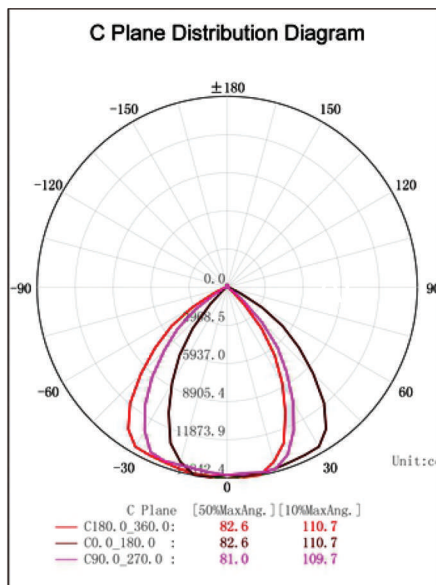

PHOTOMETRY