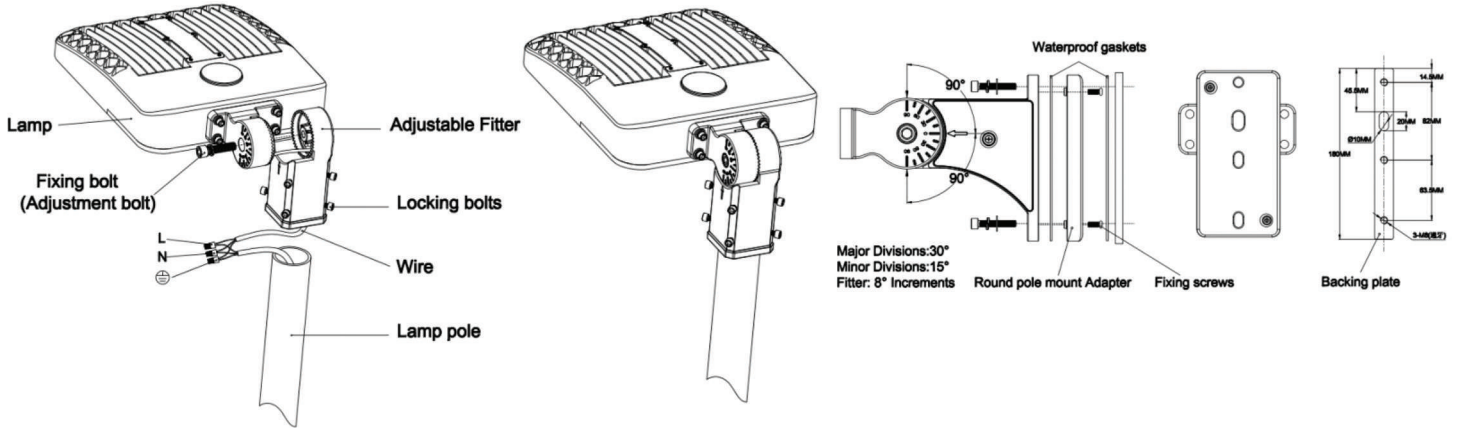

LIGHTING UP THE WORLD
WITH ONE BULB AT A TIME!

SPECIFICATIONS

Structure Features

Shell materials: Aluminum & PC.

Finish: Dark Bronze/White

Light Size: L365*W323*H80MM

Packing Size: L517mm* W362mm* H265mm

TECHNICAL PARAMETERS

PHOTOMETRY

Packing

LIGHTING UP THE WORLD
WITH ONE BULB AT A TIME!

INSTALLATION

1. Slip fitter mount

2. Adjustable Square Round Pole Mount

3. Wall Mount-Trunnion

LIGHTING UP THE WORLD
WITH ONE BULB AT A TIME!