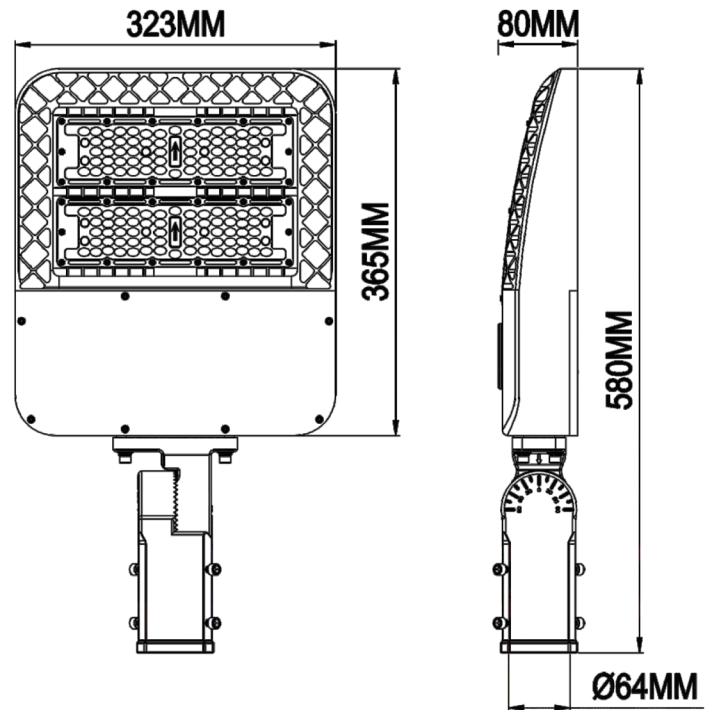

LIGHTING UP THE WORLD
WITH ONE BULB AT A TIME!

SPECIFICATIONS

Structure Features

Shell materials: Aluminum & PC.

Finish: Dark Bronze/White

Light Size: L365*W323*H80MM

Packing Size: L517mm* W362mm* H265mm

TECHNICAL PARAMETERS