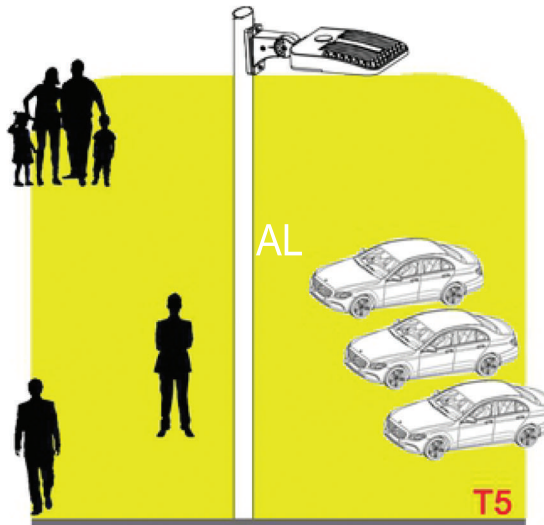

Through various experimental tests: anti-wind grade test, conduction radiation, 1.5 G aseismic test, uv aging test, drop, high level test, etc.

APPLICATION

LED Shoebox/Area Light series can be widely used in Parking lot, Urban roads, Industrial areas, Residential areas, Sidewalks, Schools, Gardens and etc.

LIGHTING UP THE WORLD
WITH ONE BULB AT A TIME!

SPECIFICATIONS

Structure Features

Shell materials: Aluminum & PC.

Finish: Dark Bronze/White

Light Size: L365*W323*H80MM

Packing Size: L517mm* W362mm* H265mm

TECHNICAL PARAMETERS

PHOTOMETRY

Packing

LIGHTING UP THE WORLD
WITH ONE BULB AT A TIME!

INSTALLATION

1. Slip fitter mount

2. Adjustable Square Round Pole Mount

3. Wall Mount-Trunnion

LIGHTING UP THE WORLD
WITH ONE BULB AT A TIME!