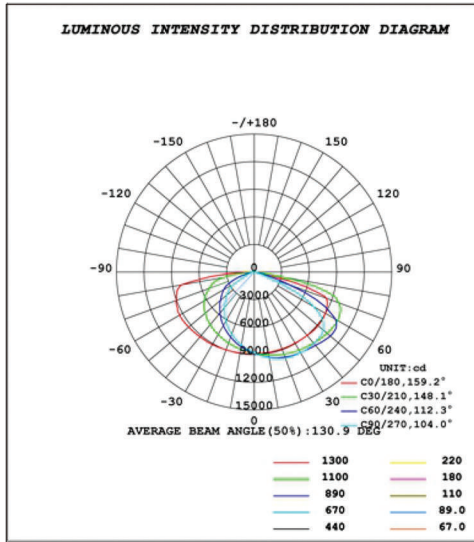

PHOTOMETRY