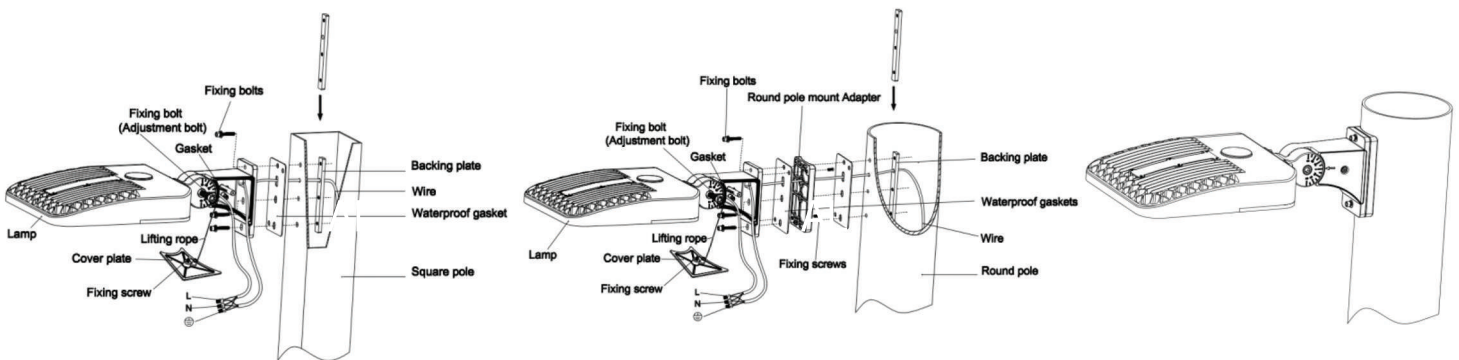

LIGHTING UP THE WORLD
WITH ONE BULB AT A TIME!

SPECIFICATIONS

Structure Features

Shell materials: Aluminum & PC.

Finish: Dark Bronze/White

Light Size: L365*W323*H80MM

Packing Size: L517mm* W362mm* H265mm

TECHNICAL PARAMETERS

PHOTOMETRY

Packing

LIGHTING UP THE WORLD
WITH ONE BULB AT A TIME!

INSTALLATION

1. Slip fitter mount

2. Adjustable Square Round Pole Mount

3. Wall Mount-Trunnion

LIGHTING UP THE WORLD
WITH ONE BULB AT A TIME!