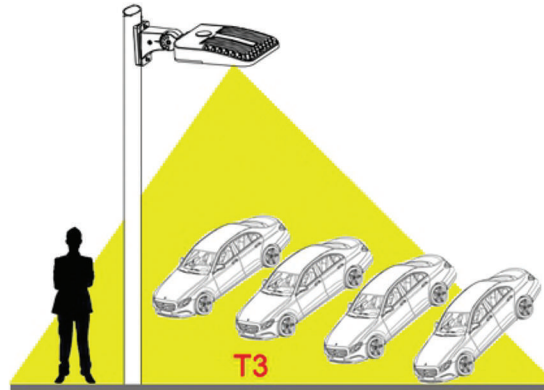

PHOTOMETRY