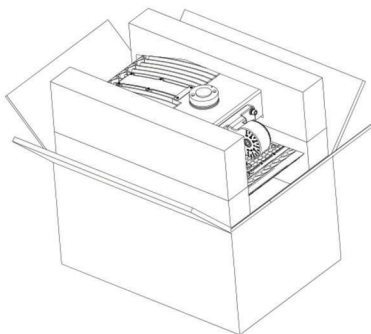

Packing

LIGHTING UP THE WORLD
WITH ONE BULB AT A TIME!