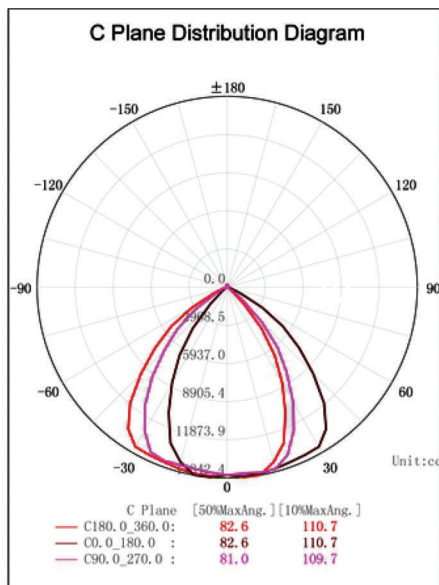

PHOTOMETRY