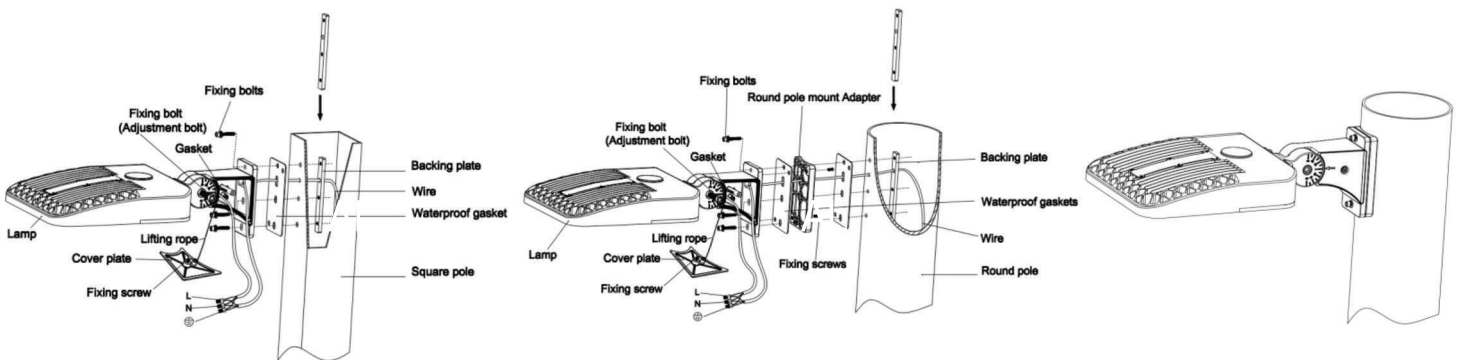

LIGHTING UP THE WORLD
WITH ONE BULB AT A TIME!

SPECIFICATIONS

Structure Features

Shell materials: Aluminum & PC.

Finish: Dark Bronze/White

Light Size: L365*W323*H80MM

Packing Size: L517mm* W362mm* H265mm

TECHNICAL PARAMETERS

PHOTOMETRY

Packing

LIGHTING UP THE WORLD
WITH ONE BULB AT A TIME!

INSTALLATION

1. Slip fitter mount

2. Adjustable Square Round Pole Mount

3. Wall Mount-Trunnion

LIGHTING UP THE WORLD
WITH ONE BULB AT A TIME!