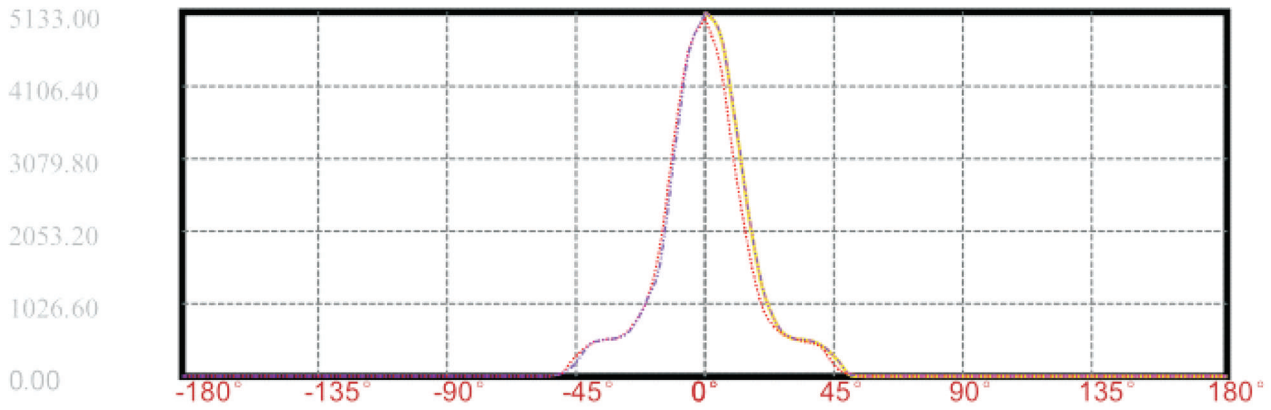

ELECTRIC CHARACTERISTIC

Model No.	AL-4LEDT8W	AL-56LED12W
Size	Dia.130*86mm	Dia.190*87mm
Wattage	8W	12W
LED Qty	15PCS	21PCS
LED Type	SMD2835	SMD2835
Efficacy	>90lm/W	>90lm/W
CRI	>90	>90
CCT	2800-3200K 3900-4300K 4800-5300K	2800-3200K 3900-4300K 4800-5300K
Lighting Angle	90 Degree	90 Degree
Input Voltage	AC120V	AC120V
Frequency	50/60Hz	50/60Hz
Dimmable Type	Triac dimmable	Triac dimmable
Material	Aluminum+PC	Aluminum+PC
Lamp Base	E26	E26
Net Weight	147g	227g
IP Rate	IP40	IP40
Working Temperature	-20~55℃	-20~55℃
Storage Temperature	-40~60℃	-40~60℃
Lifespan	50000h	50000h
Warranty	5 Years	5 Years
Certificates	UL ES	UL ES

LIGHTING UP THE WORLD
WITH ONE BULB AT A TIME!

LUMINOUS INTENSITY CHART

Luminous intensity distribution (unit: cd)

Lux distance Curve

Page: 6 Total:17

C90(Max): —
 C0/C180: ⋯
 C90/C270: - - -

LIGHTING UP THE WORLD WITH ONE BULB AT A TIME!

SIZE DIAGRAM

Unit:mm

1)4" downlight

AL-4LEDT8W

2)5"/6" downlight

AL-56LED12W

LIGHTING UP THE WORLD
WITH ONE BULB AT A TIME!

INSTALLATION