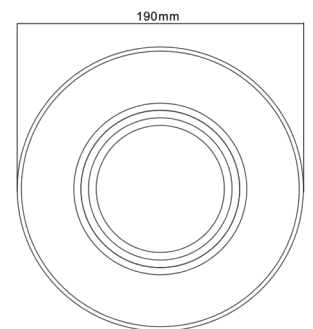

GENERAL DESCRIPTION

1. 4 inches and 6 inches. The spring of 6 inches can be adjusted to fit 5 inches ceiling hole.
2. With E26 lampbase, easy for installation and exactly designed for North America market.
3. UL, cUL, Energy Star, Lighting Facts, Title 24 approved.
4. Triac dimmable.

DIMENSIONS

1 1/4" downlight

AL-4LEDT8W

1 1/4" downlight

2 1/2" 5/8" downlight

AL-56LED12W

2 1/2" 5/8" downlight

LIGHTING UP THE WORLD
WITH ONE BULB AT A TIME!

ELECTRIC CHARACTERISTIC

Model No.	AL-4LEDT8W	AL-56LED12W
Size	Dia.130*86mm	Dia.190*87mm
Wattage	8W	12W
LED Qty	15PCS	21PCS
LED Type	SMD2835	SMD2835
Efficacy	>90lm/W	>90lm/W
CRI	>90	>90
CCT	2800-3200K 3900-4300K 4800-5300K	2800-3200K 3900-4300K 4800-5300K
Lighting Angle	90 Degree	90 Degree
Input Voltage	AC120V	AC120V
Frequency	50/60Hz	50/60Hz
Dimmable Type	Triac dimmable	Triac dimmable
Material	Aluminum+PC	Aluminum+PC
Lamp Base	E26	E26
Net Weight	147g	227g
IP Rate	IP40	IP40
Working Temperature	-20~55℃	-20~55℃
Storage Temperature	-40~60℃	-40~60℃
Lifespan	50000h	50000h
Warranty	5 Years	5 Years
Certificates	UL ES	UL ES

SIZE DIAGRAM

Unit:mm

1)4" downlight

AL-4LEDT8W

2)5"/6" downlight

AL-56LED12W

LIGHTING UP THE WORLD
WITH ONE BULB AT A TIME!

INSTALLATION