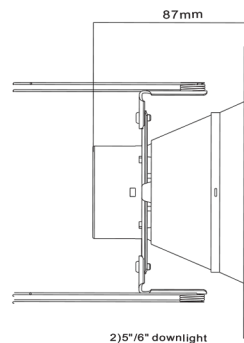

GENERAL DESCRIPTION

1. 4 inches and 6 inches. The spring of 6 inches can be adjusted to fit 5 inches ceiling hole.
2. With E26 lampbase, easy for installation and exactly designed for North America market.
3. UL, cUL, Energy Star, Lighting Facts, Title 24 approved.
4. Triac dimmable.

DIMENSIONS

1 1/4" downlight

AL-4LEDT8W

1 1/4" downlight

2 1/2" 5/8" downlight

AL-56LED12W

2 1/2" 5/8" downlight

LIGHTING UP THE WORLD
WITH ONE BULB AT A TIME!

ELECTRIC CHARACTERISTIC

Model No.	AL-4LEDT8W	AL-56LED12W
Size	Dia.130*86mm	Dia.190*87mm
Wattage	8W	12W
LED Qty	15PCS	21PCS
LED Type	SMD2835	SMD2835
Efficacy	>90lm/W	>90lm/W
CRI	>90	>90
CCT	2800-3200K 3900-4300K 4800-5300K	2800-3200K 3900-4300K 4800-5300K
Lighting Angle	90 Degree	90 Degree
Input Voltage	AC120V	AC120V
Frequency	50/60Hz	50/60Hz
Dimmable Type	Triac dimmable	Triac dimmable
Material	Aluminum+PC	Aluminum+PC
Lamp Base	E26	E26
Net Weight	147g	227g
IP Rate	IP40	IP40
Working Temperature	-20~55℃	-20~55℃
Storage Temperature	-40~60℃	-40~60℃
Lifespan	50000h	50000h
Warranty	5 Years	5 Years
Certificates	UL ES	UL ES

SIZE DIAGRAM

Unit:mm

1)4" downlight

AL-4LEDT8W

2)5"/6" downlight

AL-56LED12W

LIGHTING UP THE WORLD
WITH ONE BULB AT A TIME!

INSTALLATION