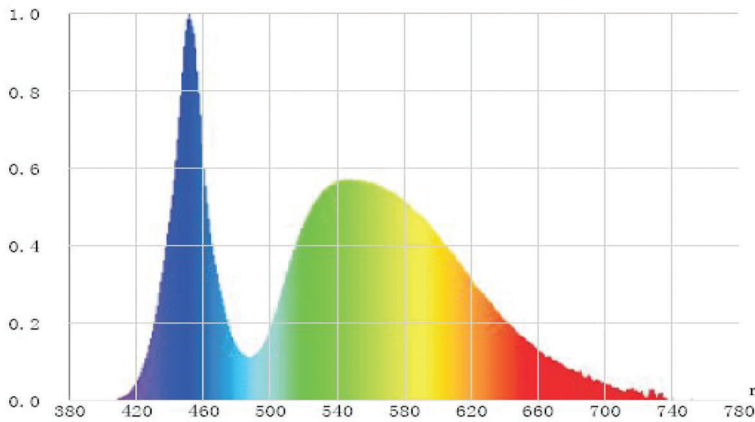

ELECTRIC CHARACTERISTIC

Model No.	AL-4LEDT8W	AL-56LED12W
Size	Dia.130*86mm	Dia.190*87mm
Wattage	8W	12W
LED Qty	15PCS	21PCS
LED Type	SMD2835	SMD2835
Efficacy	>90lm/W	>90lm/W
CRI	>90	>90
CCT	2800-3200K 3900-4300K 4800-5300K	2800-3200K 3900-4300K 4800-5300K
Lighting Angle	90 Degree	90 Degree
Input Voltage	AC120V	AC120V
Frequency	50/60Hz	50/60Hz
Dimmable Type	Triac dimmable	Triac dimmable
Material	Aluminum+PC	Aluminum+PC
Lamp Base	E26	E26
Net Weight	147g	227g
IP Rate	IP40	IP40
Working Temperature	-20~55℃	-20~55℃
Storage Temperature	-40~60℃	-40~60℃
Lifespan	50000h	50000h
Warranty	5 Years	5 Years
Certificates	UL ES	UL ES

LIGHTING UP THE WORLD
WITH ONE BULB AT A TIME!

LUMINOUS INTENSITY CHART

Luminous intensity distribution (unit: cd)

Lux distance Curve

Page: 6 Total:17

C90(Max): —
 C0/C180: ⋯
 C90/C270: - - -

LIGHTING UP THE WORLD WITH ONE BULB AT A TIME!