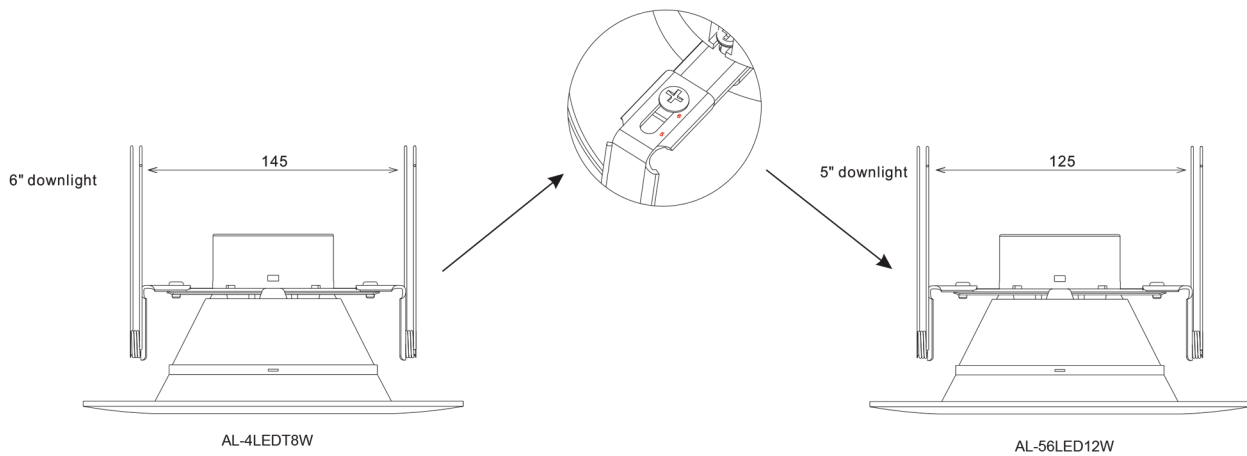

GENERAL DESCRIPTION

1. 4 inches and 6 inches. The spring of 6 inches can be adjusted to fit 5 inches ceiling hole.
2. With E26 lampbase, easy for installation and exactly designed for North America market.
3. UL, cUL, Energy Star, Lighting Facts, Title 24 approved.
4. Triac dimmable.

ELECTRIC CHARACTERISTIC

Model No.	AL-4LEDT8W	AL-56LED12W
Size	Dia.130*86mm	Dia.190*87mm
Wattage	8W	12W
LED Qty	15PCS	21PCS
LED Type	SMD2835	SMD2835
Efficacy	>90lm/W	>90lm/W
CRI	>90	>90
CCT	2800-3200K 3900-4300K 4800-5300K	2800-3200K 3900-4300K 4800-5300K
Lighting Angle	90 Degree	90 Degree
Input Voltage	AC120V	AC120V
Frequency	50/60Hz	50/60Hz
Dimmable Type	Triac dimmable	Triac dimmable
Material	Aluminum+PC	Aluminum+PC
Lamp Base	E26	E26
Net Weight	147g	227g
IP Rate	IP40	IP40
Working Temperature	-20~55℃	-20~55℃
Storage Temperature	-40~60℃	-40~60℃
Lifespan	50000h	50000h
Warranty	5 Years	5 Years
Certificates	UL ES	UL ES

SIZE DIAGRAM

Unit:mm

1)4" downlight

AL-4LEDT8W

2)5"/6" downlight

AL-56LED12W

LIGHTING UP THE WORLD
WITH ONE BULB AT A TIME!

INSTALLATION

1. Cut off the electricity.
2. Take the traditional light out and pull the wire with E26 base off.
3. Screw the base into the original holder.
4. Connect the wire by connectors.
5. Install the light into the container.