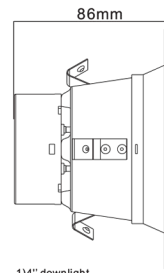

GENERAL DESCRIPTION

1. 4 inches and 6 inches. The spring of 6 inches can be adjusted to fit 5 inches ceiling hole.
2. With E26 lampbase, easy for installation and exactly designed for North America market.
3. UL, cUL, Energy Star, Lighting Facts, Title 24 approved.
4. Triac dimmable.

DIMENSIONS

1 1/4" downlight

AL-4LEDT8W

1 1/4" downlight

2 1/2" 5/8" downlight

AL-56LED12W

2 1/2" 5/8" downlight

LIGHTING UP THE WORLD
WITH ONE BULB AT A TIME!

ELECTRIC CHARACTERISTIC

Model No.	AL-4LEDT8W	AL-56LED12W
Size	Dia.130*86mm	Dia.190*87mm
Wattage	8W	12W
LED Qty	15PCS	21PCS
LED Type	SMD2835	SMD2835
Efficacy	>90lm/W	>90lm/W
CRI	>90	>90
CCT	2800-3200K 3900-4300K 4800-5300K	2800-3200K 3900-4300K 4800-5300K
Lighting Angle	90 Degree	90 Degree
Input Voltage	AC120V	AC120V
Frequency	50/60Hz	50/60Hz
Dimmable Type	Triac dimmable	Triac dimmable
Material	Aluminum+PC	Aluminum+PC
Lamp Base	E26	E26
Net Weight	147g	227g
IP Rate	IP40	IP40
Working Temperature	-20~55℃	-20~55℃
Storage Temperature	-40~60℃	-40~60℃
Lifespan	50000h	50000h
Warranty	5 Years	5 Years
Certificates	UL ES	UL ES

PS: For further details, please refer to our installation instruction.

PACKAGING

Item	Carton dimension	Quantity	N.W.	G.W.
4" Downlight	660*540*327mm(L*W*H)	60pcs/ctn	9.5kgs	14kgs
5"/6" Downlight	575*540*420mm(L*W*H)	40pcs/ctn	9.5kgs	15kgs