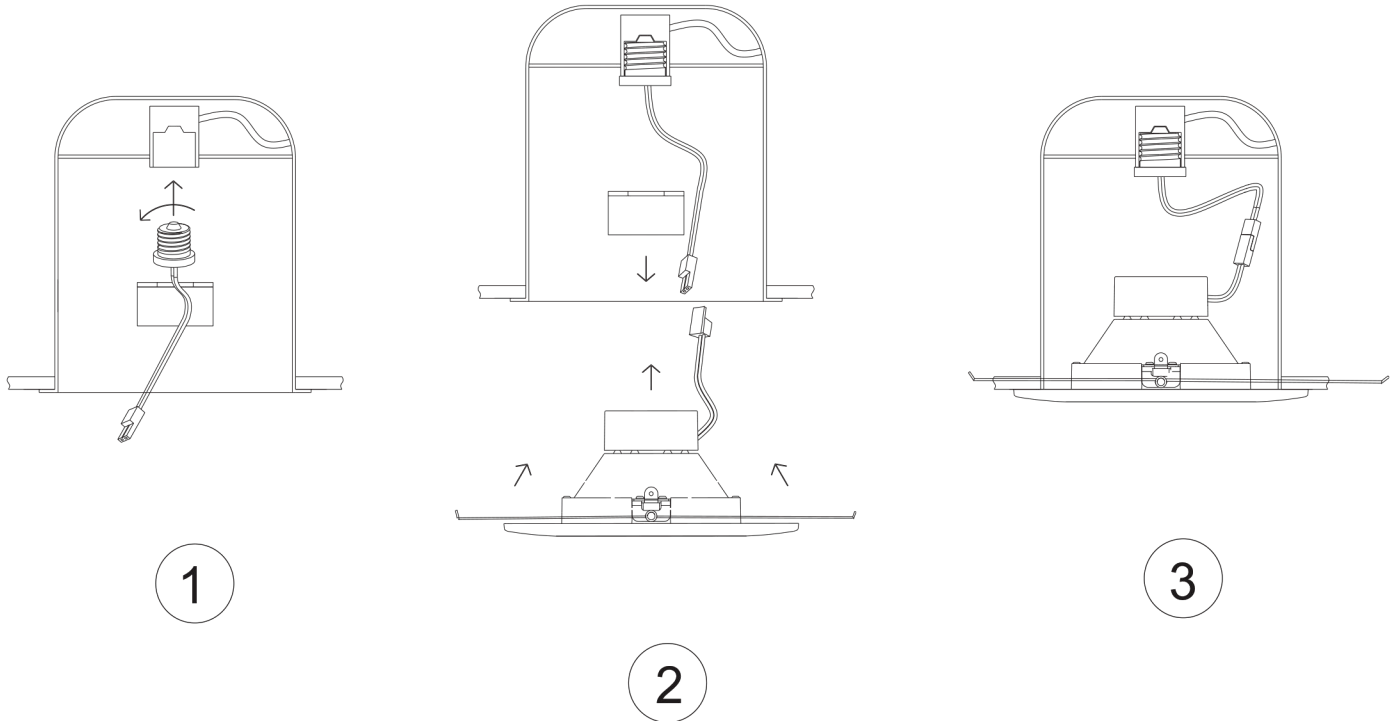

GENERAL DESCRIPTION

1. 4 inches and 6 inches. The spring of 6 inches can be adjusted to fit 5 inches ceiling hole.
2. With E26 lampbase, easy for installation and exactly designed for North America market.
3. UL, cUL, Energy Star, Lighting Facts, Title 24 approved.
4. Triac dimmable.

SIZE DIAGRAM

Unit:mm

1)4" downlight

AL-4LEDT8W

2)5"/6" downlight

AL-56LED12W

LIGHTING UP THE WORLD
WITH ONE BULB AT A TIME!

INSTALLATION

1. Cut off the electricity.
2. Take the traditional light out and pull the wire with E26 base off.
3. Screw the base into the original holder.
4. Connect the wire by connectors.
5. Install the light into the container.