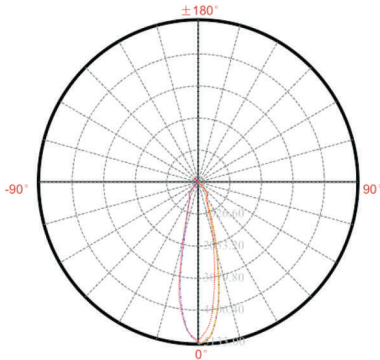

LUMINOUS INTENSITY CHART

Luminous intensity distribution (unit: cd)

Page: 6 Total:17