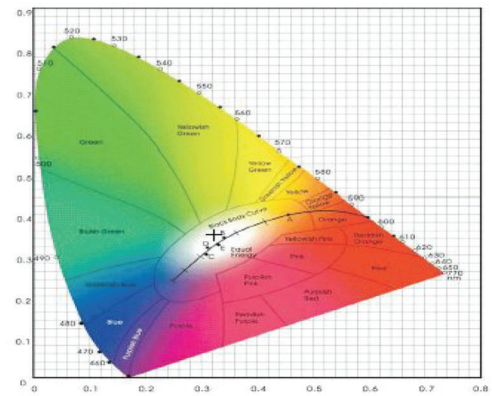

ELECTRIC CHARACTERISTIC

Model No.	AL-4LEDT8W	AL-56LED12W
Size	Dia.130*86mm	Dia.190*87mm
Wattage	8W	12W
LED Qty	15PCS	21PCS
LED Type	SMD2835	SMD2835
Efficacy	>90lm/W	>90lm/W
CRI	>90	>90
CCT	2800-3200K 3900-4300K 4800-5300K	2800-3200K 3900-4300K 4800-5300K
Lighting Angle	90 Degree	90 Degree
Input Voltage	AC120V	AC120V
Frequency	50/60Hz	50/60Hz
Dimmable Type	Triac dimmable	Triac dimmable
Material	Aluminum+PC	Aluminum+PC
Lamp Base	E26	E26
Net Weight	147g	227g
IP Rate	IP40	IP40
Working Temperature	-20~55℃	-20~55℃
Storage Temperature	-40~60℃	-40~60℃
Lifespan	50000h	50000h
Warranty	5 Years	5 Years
Certificates	UL ES	UL ES

LIGHTING UP THE WORLD
WITH ONE BULB AT A TIME!

LUMINOUS INTENSITY CHART

Luminous intensity distribution (unit: cd)

Lux distance Curve

Page: 6 Total:17

C90(Max): —
 C0/C180: ⋯
 C90/C270: - - -

LIGHTING UP THE WORLD WITH ONE BULB AT A TIME!