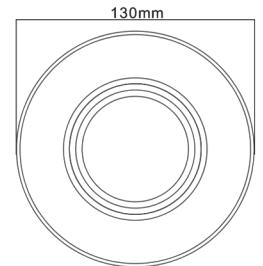

GENERAL DESCRIPTION

1. 4 inches and 6 inches. The spring of 6 inches can be adjusted to fit 5 inches ceiling hole.
2. With E26 lampbase, easy for installation and exactly designed for North America market.
3. UL, cUL, Energy Star, Lighting Facts, Title 24 approved.
4. Triac dimmable.

DIMENSIONS

1 1/4" downlight

AL-4LEDT8W

1 1/4" downlight

2 1/2" 5/8" downlight

AL-56LED12W

2 1/2" 5/8" downlight

LIGHTING UP THE WORLD
WITH ONE BULB AT A TIME!

ELECTRIC CHARACTERISTIC

Model No.	AL-4LEDT8W	AL-56LED12W
Size	Dia.130*86mm	Dia.190*87mm
Wattage	8W	12W
LED Qty	15PCS	21PCS
LED Type	SMD2835	SMD2835
Efficacy	>90lm/W	>90lm/W
CRI	>90	>90
CCT	2800-3200K 3900-4300K 4800-5300K	2800-3200K 3900-4300K 4800-5300K
Lighting Angle	90 Degree	90 Degree
Input Voltage	AC120V	AC120V
Frequency	50/60Hz	50/60Hz
Dimmable Type	Triac dimmable	Triac dimmable
Material	Aluminum+PC	Aluminum+PC
Lamp Base	E26	E26
Net Weight	147g	227g
IP Rate	IP40	IP40
Working Temperature	-20~55℃	-20~55℃
Storage Temperature	-40~60℃	-40~60℃
Lifespan	50000h	50000h
Warranty	5 Years	5 Years
Certificates	UL ES	UL ES

SIZE DIAGRAM

Unit:mm

1)4" downlight

AL-4LEDT8W

2)5"/6" downlight

AL-56LED12W

LIGHTING UP THE WORLD
WITH ONE BULB AT A TIME!

INSTALLATION