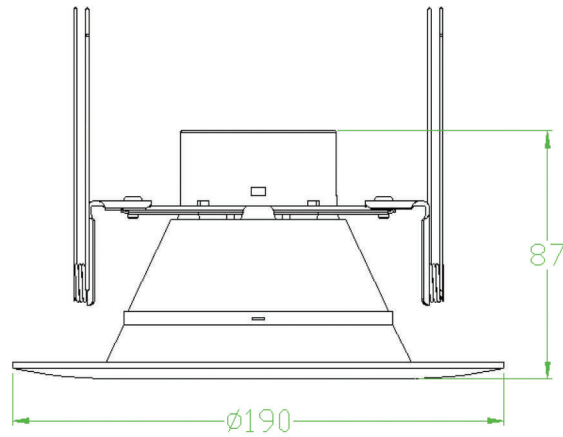

ELECTRIC CHARACTERISTIC

Model No.	AL-4LEDT8W	AL-56LED12W
Size	Dia.130*86mm	Dia.190*87mm
Wattage	8W	12W
LED Qty	15PCS	21PCS
LED Type	SMD2835	SMD2835
Efficacy	>90lm/W	>90lm/W
CRI	>90	>90
CCT	2800-3200K 3900-4300K 4800-5300K	2800-3200K 3900-4300K 4800-5300K
Lighting Angle	90 Degree	90 Degree
Input Voltage	AC120V	AC120V
Frequency	50/60Hz	50/60Hz
Dimmable Type	Triac dimmable	Triac dimmable
Material	Aluminum+PC	Aluminum+PC
Lamp Base	E26	E26
Net Weight	147g	227g
IP Rate	IP40	IP40
Working Temperature	-20~55℃	-20~55℃
Storage Temperature	-40~60℃	-40~60℃
Lifespan	50000h	50000h
Warranty	5 Years	5 Years
Certificates	UL ES	UL ES

SIZE DIAGRAM

Unit:mm

1)4" downlight

AL-4LEDT8W

2)5"/6" downlight

AL-56LED12W

LIGHTING UP THE WORLD
WITH ONE BULB AT A TIME!

INSTALLATION

1. Cut off the electricity.
2. Take the traditional light out and pull the wire with E26 base off.
3. Screw the base into the original holder.
4. Connect the wire by connectors.
5. Install the light into the container.

PS: For further details, please refer to our installation instruction.

PACKAGING

Item	Carton dimension	Quantity	N.W.	G.W.
4" Downlight	660*540*327mm(L*W*H)	60pcs/ctn	9.5kgs	14kgs
5"/6" Downlight	575*540*420mm(L*W*H)	40pcs/ctn	9.5kgs	15kgs