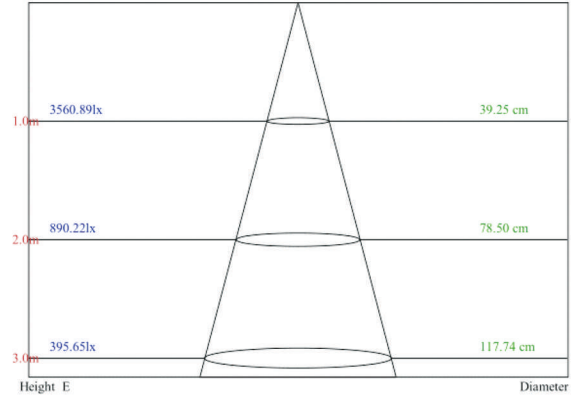

ELECTRIC CHARACTERISTIC

Model No.	AL-4LEDT8W	AL-56LED12W
Size	Dia.130*86mm	Dia.190*87mm
Wattage	8W	12W
LED Qty	15PCS	21PCS
LED Type	SMD2835	SMD2835
Efficacy	>90lm/W	>90lm/W
CRI	>90	>90
CCT	2800-3200K 3900-4300K 4800-5300K	2800-3200K 3900-4300K 4800-5300K
Lighting Angle	90 Degree	90 Degree
Input Voltage	AC120V	AC120V
Frequency	50/60Hz	50/60Hz
Dimmable Type	Triac dimmable	Triac dimmable
Material	Aluminum+PC	Aluminum+PC
Lamp Base	E26	E26
Net Weight	147g	227g
IP Rate	IP40	IP40
Working Temperature	-20~55℃	-20~55℃
Storage Temperature	-40~60℃	-40~60℃
Lifespan	50000h	50000h
Warranty	5 Years	5 Years
Certificates	UL ES	UL ES

LIGHTING UP THE WORLD
WITH ONE BULB AT A TIME!

LUMINOUS INTENSITY CHART

Luminous intensity distribution (unit: cd)

Lux distance Curve

Page: 6 Total:17

C90(Max): —
 C0/C180: ⋯
 C90/C270: - - -

LIGHTING UP THE WORLD WITH ONE BULB AT A TIME!

SIZE DIAGRAM

Unit:mm

1)4" downlight

AL-4LEDT8W

2)5"/6" downlight

AL-56LED12W

LIGHTING UP THE WORLD
WITH ONE BULB AT A TIME!

INSTALLATION

PS: For further details, please refer to our installation instruction.

PACKAGING

Item	Carton dimension	Quantity	N.W.	G.W.
4" Downlight	660*540*327mm(L*W*H)	60pcs/ctn	9.5kgs	14kgs
5"/6" Downlight	575*540*420mm(L*W*H)	40pcs/ctn	9.5kgs	15kgs