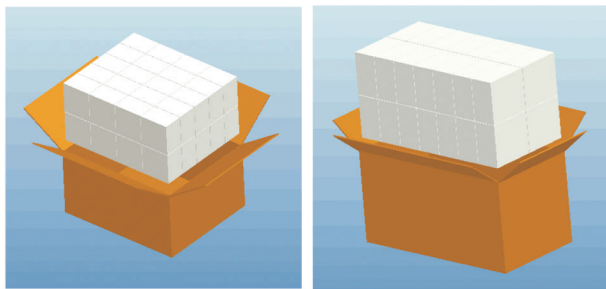

PACKAGING

Item	Carton dimension	Quantity	N.W.	G.W.
4" Downlight	660*540*327mm(L*W*H)	60pcs/ctn	9.5kgs	14kgs
5"/6" Downlight	575*540*420mm(L*W*H)	40pcs/ctn	9.5kgs	15kgs

LIGHTING UP THE WORLD
WITH ONE BULB AT A TIME!