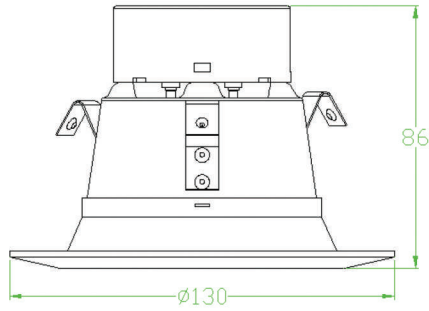

GENERAL DESCRIPTION

1. 4 inches and 6 inches. The spring of 6 inches can be adjusted to fit 5 inches ceiling hole.
2. With E26 lampbase, easy for installation and exactly designed for North America market.
3. UL, cUL, Energy Star, Lighting Facts, Title 24 approved.
4. Triac dimmable.

ELECTRIC CHARACTERISTIC

Model No.	AL-4LEDT8W	AL-56LED12W
Size	Dia.130*86mm	Dia.190*87mm
Wattage	8W	12W
LED Qty	15PCS	21PCS
LED Type	SMD2835	SMD2835
Efficacy	>90lm/W	>90lm/W
CRI	>90	>90
CCT	2800-3200K 3900-4300K 4800-5300K	2800-3200K 3900-4300K 4800-5300K
Lighting Angle	90 Degree	90 Degree
Input Voltage	AC120V	AC120V
Frequency	50/60Hz	50/60Hz
Dimmable Type	Triac dimmable	Triac dimmable
Material	Aluminum+PC	Aluminum+PC
Lamp Base	E26	E26
Net Weight	147g	227g
IP Rate	IP40	IP40
Working Temperature	-20~55℃	-20~55℃
Storage Temperature	-40~60℃	-40~60℃
Lifespan	50000h	50000h
Warranty	5 Years	5 Years
Certificates	UL ES	UL ES

SIZE DIAGRAM

Unit:mm

1)4" downlight

AL-4LEDT8W

2)5"/6" downlight

AL-56LED12W

LIGHTING UP THE WORLD
WITH ONE BULB AT A TIME!

INSTALLATION

PS: For further details, please refer to our installation instruction.

PACKAGING

Item	Carton dimension	Quantity	N.W.	G.W.
4" Downlight	660*540*327mm(L*W*H)	60pcs/ctn	9.5kgs	14kgs
5"/6" Downlight	575*540*420mm(L*W*H)	40pcs/ctn	9.5kgs	15kgs