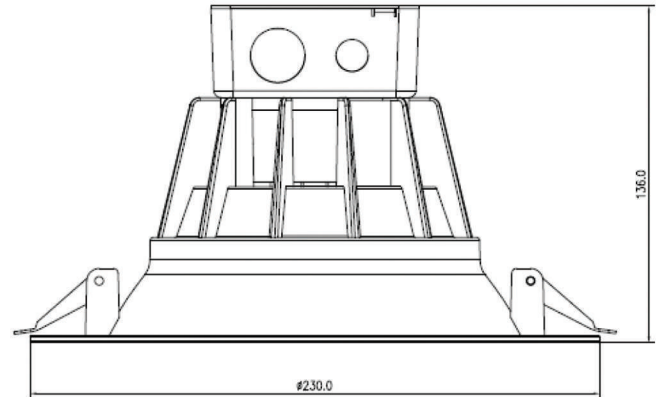

Technical Data

CRI	>90
Beam Angle	160°
Dimmable	Yes
Operation Temp.	- 30°C~60°C
Lifespan	50,000 Hours
Waterproof Rating	Dry Location
Lumen per watt	>90 lm/w

ELECTRIC CHARACTERISTIC

Example: AL-LED CD 6"15W 50K 27V

Product	Size & Wattage	CCT	Input Voltage	Finishing
AL-LED CD	6" 15W -6 inch, 15 Watt	30K -3000k	27V -110-277VAC	Blank -White
		40K -4000K		
	8" 30W -8 inch, 30 Watt	50K -5000K		

DIMENSIONS & SIZE

6 inch