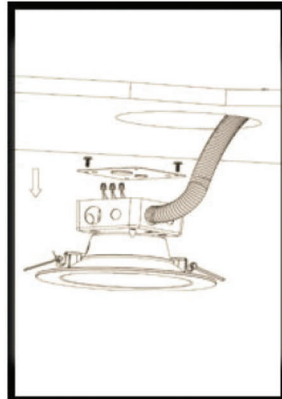

6 inch

8 inch

GENERAL DESCRIPTION

- Aluminum design works better for heat sink
- Custom designed optical lens to generate an even distribution to the floor
- Paired with long-life LEDs and economical drivers, the fixture ensures excellent color and light output with reasonable budget for your lighting plan.
- Ideal high lumen output for premium applications such as hospitals, offices, and schools.

Product	Size & Wattage	CCT	Input Voltage	Finishing
AL-LED CD	6" 15W -6 inch, 15 Watt	30K -3000k	27V -110-277VAC	Blank -White
		40K -4000K		
	8" 30W -8 inch, 30 Watt	50K -5000K		

DIMENSIONS & SIZE

6 inch

8 inch

INSTALLATION

LIGHTING UP THE WORLD
WITH ONE BULB AT A TIME!