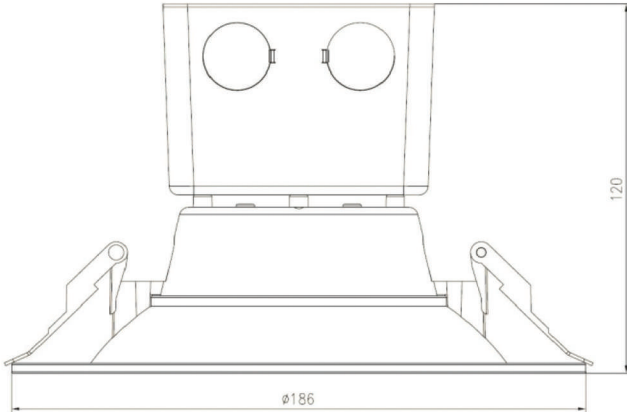

Technical Data

CRI	>90
Beam Angle	160°
Dimmable	Yes
Operation Temp.	- 30°C~60°C
Lifespan	50,000 Hours
Waterproof Rating	Dry Location
Lumen per watt	>90 lm/w

ELECTRIC CHARACTERISTIC

Example: AL-LED CD 6"15W 50K 27V

Product	Size & Wattage	CCT	Input Voltage	Finishing
AL-LED CD	6" 15W -6 inch, 15 Watt	30K -3000k	27V -110-277VAC	Blank -White
		40K -4000K		
	8" 30W -8 inch, 30 Watt	50K -5000K		

DIMENSIONS & SIZE

6 inch