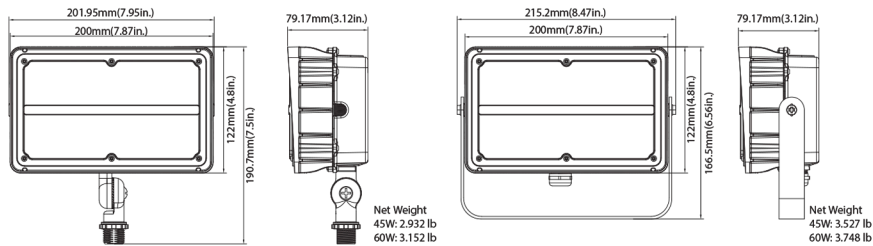

LIGHTING UP THE WORLD
WITH ONE BULB AT A TIME!

DIMENSIONS

15W - 27W

45W - 60W

70W - 110W

135W - 200W

LIGHTING UP THE WORLD WITH ONE BULB AT A TIME!

PERFORMANCE DATA