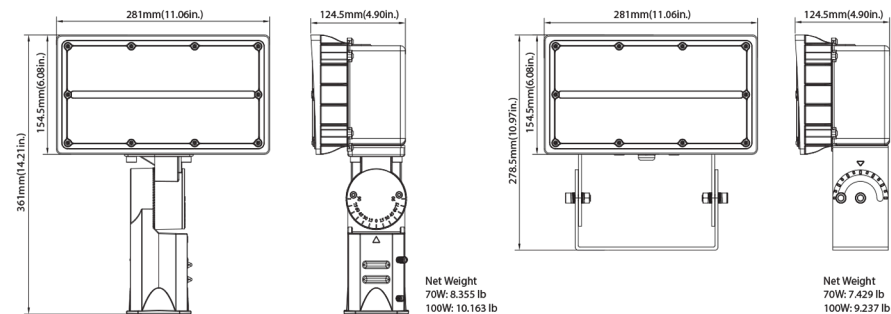

LIGHTING UP THE WORLD
WITH ONE BULB AT A TIME!

DIMENSIONS

15W - 27W

45W - 60W

70W - 110W

135W - 200W

LIGHTING UP THE WORLD WITH ONE BULB AT A TIME!

PERFORMANCE DATA