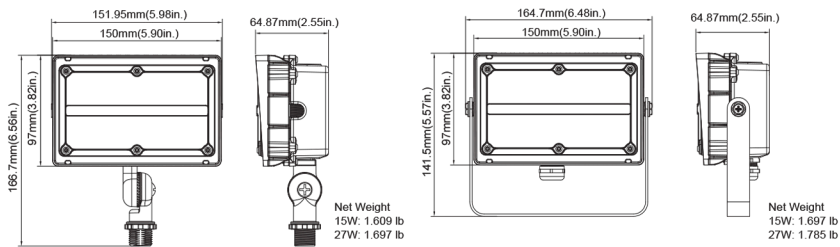

LIGHTING UP THE WORLD
WITH ONE BULB AT A TIME!

DIMENSIONS

15W - 27W

45W - 60W

70W - 110W

135W - 200W

LIGHTING UP THE WORLD WITH ONE BULB AT A TIME!

PERFORMANCE DATA