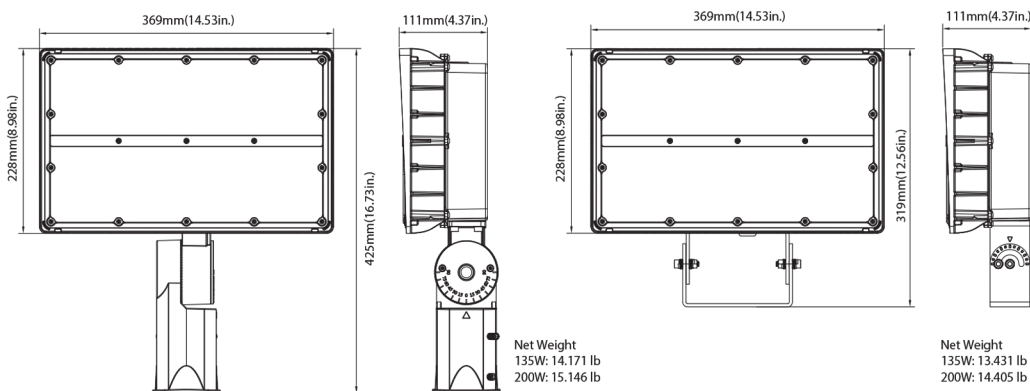

LIGHTING UP THE WORLD
WITH ONE BULB AT A TIME!

DIMENSIONS

15W - 27W

45W - 60W

70W - 110W

135W - 200W

LIGHTING UP THE WORLD WITH ONE BULB AT A TIME!

PERFORMANCE DATA