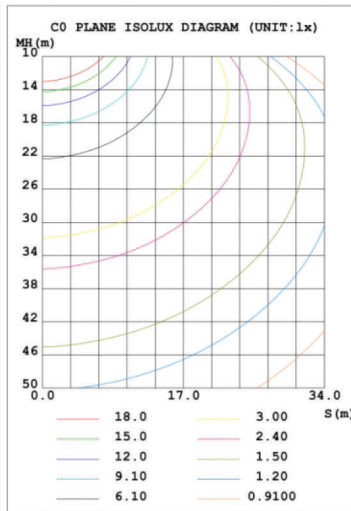

LIGHTING UP THE WORLD
WITH ONE BULB AT A TIME!