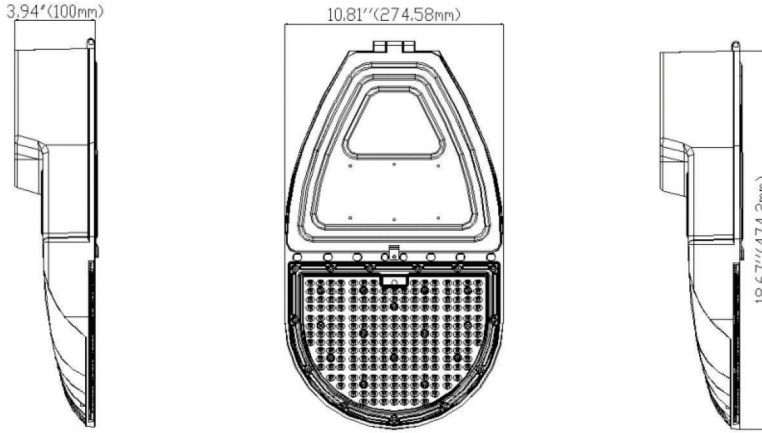

### ELECTRIC CHARACTERISTIC

Power	100W	Lighting Angle	85*140°
Input Voltage	AC100-277V/200-480V	LED Brightness Decay	<5%/6000 hrs
PF	>0.90	Working Life	>50000 hrs
Driver Efficiency	>90%	Working Temperature	-30 - +45°C
Luminous Flux	15100 Lm	Storage Temperature	-40 - +80°C
Color Temperature	3000K/4000K/5000K/5700K/6500K	Protection Level	Wet Location/IP65
CRI	Ra>70	Cable	Input Connect, 0.6m
Adapter specification	ST-ADP2.5-3		

## DIMENSIONS

Unit: inch (mm)  
 Shell materials: Aluminum & PC.  
 Finish: Dark Bronze/White  
 Net weight: 4.5Kg (9.9 lbs)  
 Product Size: 474.2mm\*274.58mm\*100mm  
 Carton Size: 536mm\*347mm\*170mm