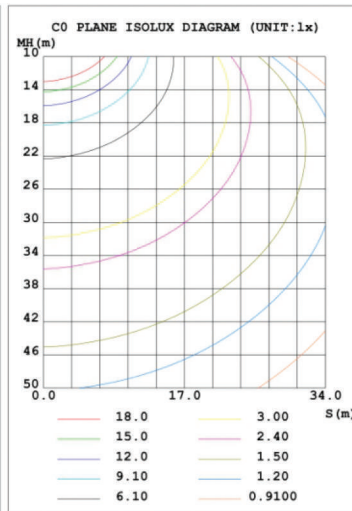

LIGHTING UP THE WORLD
WITH ONE BULB AT A TIME!