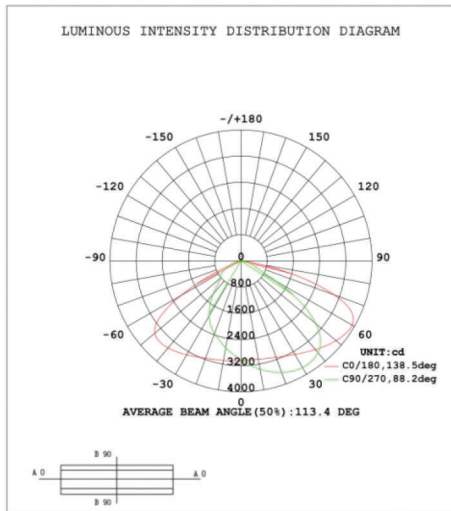

LIGHTING UP THE WORLD
WITH ONE BULB AT A TIME!