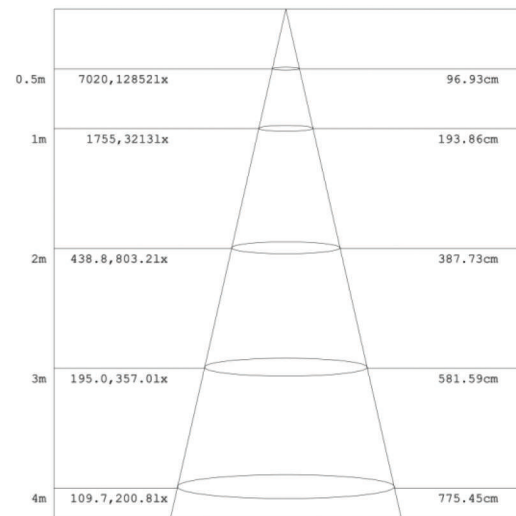

LIGHTING UP THE WORLD
WITH ONE BULB AT A TIME!