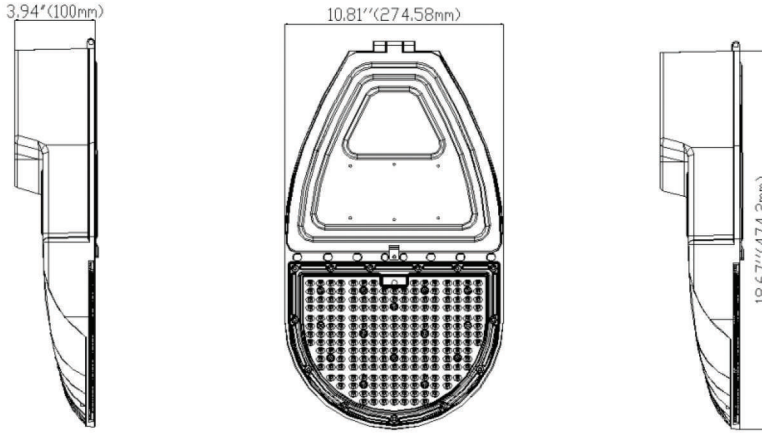

### ELECTRIC CHARACTERISTIC

Power	150W	Lighting Angle	85*140°
Input Voltage	AC100-277V/200-480V	LED Brightness Decay	<5%/6000 hrs
PF	>0.90	Working Life	>50000 hrs
Driver Efficiency	>90%	Working Temperature	-30 - +45°C
Luminous Flux	22650 Lm	Storage Temperature	-40 - +80°C
Color Temperature	3000K/4000K/5000K/5700K/6500K	Protection Level	Wet Location/IP65
CRI	Ra>70	Cable	Input Connect, 0.6m
Adapter specification	ST-ADP2.5-3		

## DIMENSIONS

Unit: inch (mm)  
 Shell materials: Aluminum & PC.  
 Finish: Dark Bronze/White  
 Net weight: 4.5Kg (9.9 lbs)  
 Product Size: 474.2mm\*274.58mm\*100mm  
 Carton Size: 536mm\*347mm\*170mm