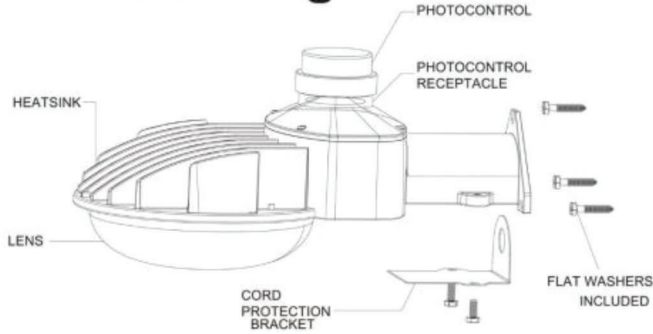

YYK - 30K/40K/50K represent color temperature

PHOTOMETRICS

AL-LEDSPK45W50K

Luminous Intensity Distribution Curve

Illuminance at a Distance

AL-LEDSPK70W50K

Luminous Intensity Distribution Curve

Illuminance at a Distance

DIMENSIONS

LIGHTING UP THE WORLD
WITH ONE BULB AT A TIME!

INSTALLATION

Direct Wall Mounting

Arm Mounting

LIGHTING UP THE WORLD
WITH ONE BULB AT A TIME!