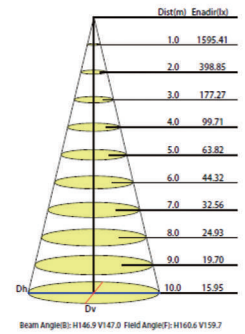

Technical Data

CRI	>80
Beam Angle	120°
Operation Temp.	- 30°C ~ 60°C
Lifespan	50,000 Hours
Waterproof Rating	Wet Location
Lumen per watt	100 lm/w

ORDERING INFORMATION

Model #	CCT	Voltage	Wattage	Lumen
AL-LEDSPK45WYYK	3000-5000K	120-277 VAC	45W	4500lm
AL-LEDSPK70WYYK	3000-5000K	120-277VAC	70W	7000lm

YYK - 30K/40K/50K represent color temperature

PHOTOMETRICS

AL-LEDSPK45W50K

Luminous Intensity Distribution Curve

Illuminance at a Distance

AL-LEDSPK70W50K

Luminous Intensity Distribution Curve

Illuminance at a Distance