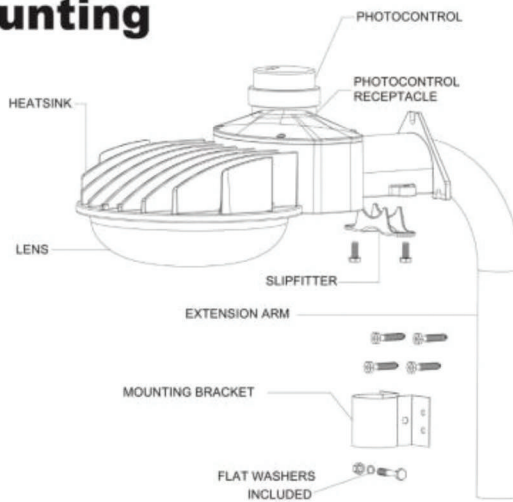

DIMENSIONS

LIGHTING UP THE WORLD
WITH ONE BULB AT A TIME!

INSTALLATION

Direct Wall Mounting

Arm Mounting

LIGHTING UP THE WORLD
WITH ONE BULB AT A TIME!