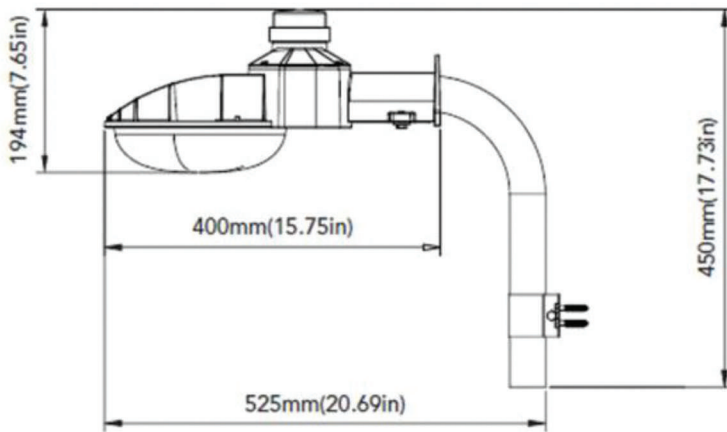

Technical Data

CRI	>80
Beam Angle	120°
Operation Temp.	- 30°C ~ 60°C
Lifespan	50,000 Hours
Waterproof Rating	Wet Location
Lumen per watt	100 lm/w

ORDERING INFORMATION

Model #	CCT	Voltage	Wattage	Lumen
AL-LEDSPK45WYYK	3000-5000K	120-277 VAC	45W	4500lm
AL-LEDSPK70WYYK	3000-5000K	120-277VAC	70W	7000lm

YYK - 30K/40K/50K represent color temperature

PHOTOMETRICS

AL-LEDSPK45W50K

Luminous Intensity Distribution Curve

Illuminance at a Distance

AL-LEDSPK70W50K

Luminous Intensity Distribution Curve

Illuminance at a Distance

DIMENSIONS

LIGHTING UP THE WORLD
WITH ONE BULB AT A TIME!

INSTALLATION

Direct Wall Mounting

Arm Mounting

LIGHTING UP THE WORLD
WITH ONE BULB AT A TIME!