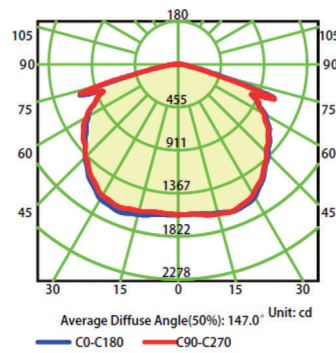

Technical Data

CRI	>80
Beam Angle	120°
Operation Temp.	- 30°C ~ 60°C
Lifespan	50,000 Hours
Waterproof Rating	Wet Location
Lumen per watt	100 lm/w

ORDERING INFORMATION

Model #	CCT	Voltage	Wattage	Lumen
AL-LEDSPK45WYYK	3000-5000K	120-277 VAC	45W	4500lm
AL-LEDSPK70WYYK	3000-5000K	120-277VAC	70W	7000lm

YYK - 30K/40K/50K represent color temperature

PHOTOMETRICS

AL-LEDSPK45W50K

Luminous Intensity Distribution Curve

Illuminance at a Distance

AL-LEDSPK70W50K

Luminous Intensity Distribution Curve

Illuminance at a Distance