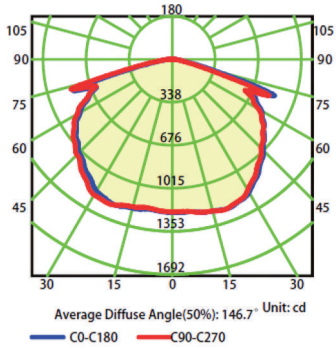

Technical Data

CRI	>80
Beam Angle	120°
Operation Temp.	- 30°C ~ 60°C
Lifespan	50,000 Hours
Waterproof Rating	Wet Location
Lumen per watt	100 lm/w

ORDERING INFORMATION

Model #	CCT	Voltage	Wattage	Lumen
AL-LEDSPK45WYYK	3000-5000K	120-277 VAC	45W	4500lm
AL-LEDSPK70WYYK	3000-5000K	120-277VAC	70W	7000lm

YYK - 30K/40K/50K represent color temperature

PHOTOMETRICS

AL-LEDSPK45W50K

Luminous Intensity Distribution Curve

Illuminance at a Distance

AL-LEDSPK70W50K

Luminous Intensity Distribution Curve

Illuminance at a Distance