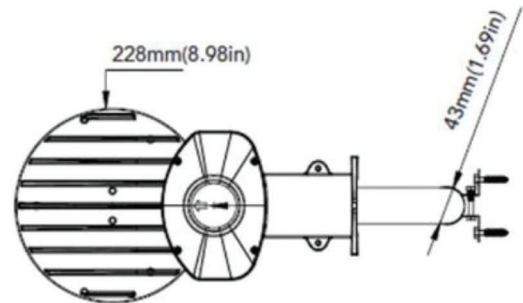

Technical Data

CRI	>80
Beam Angle	120°
Operation Temp.	- 30°C ~ 60°C
Lifespan	50,000 Hours
Waterproof Rating	Wet Location
Lumen per watt	100 lm/w

ORDERING INFORMATION

Model #	CCT	Voltage	Wattage	Lumen
AL-LEDSPK45WYYK	3000-5000K	120-277 VAC	45W	4500lm
AL-LEDSPK70WYYK	3000-5000K	120-277VAC	70W	7000lm

YYK - 30K/40K/50K represent color temperature

PHOTOMETRICS

AL-LEDSPK45W50K

Luminous Intensity Distribution Curve

Illuminance at a Distance

AL-LEDSPK70W50K

Luminous Intensity Distribution Curve

Illuminance at a Distance

DIMENSIONS

LIGHTING UP THE WORLD
WITH ONE BULB AT A TIME!

INSTALLATION

Direct Wall Mounting

Arm Mounting

LIGHTING UP THE WORLD
WITH ONE BULB AT A TIME!