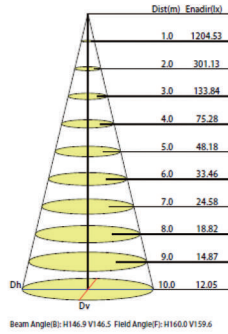

Technical Data

CRI	>80
Beam Angle	120°
Operation Temp.	- 30°C ~ 60°C
Lifespan	50,000 Hours
Waterproof Rating	Wet Location
Lumen per watt	100 lm/w

ORDERING INFORMATION

Model #	CCT	Voltage	Wattage	Lumen
AL-LEDSPK45WYYK	3000-5000K	120-277 VAC	45W	4500lm
AL-LEDSPK70WYYK	3000-5000K	120-277VAC	70W	7000lm

YYK - 30K/40K/50K represent color temperature

PHOTOMETRICS

AL-LEDSPK45W50K

Luminous Intensity Distribution Curve

Illuminance at a Distance

AL-LEDSPK70W50K

Luminous Intensity Distribution Curve

Illuminance at a Distance