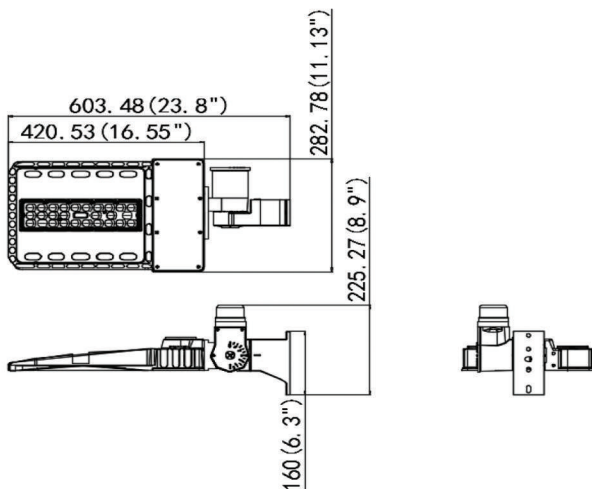

ORDERING INFORMATION

Example: AL-SB10W27-XXK-Z[D,W,B,S]-TN[T2,T3,T4,T5]-U[S,A,T]-Y[Blank,P]-#[Blank,M]

AL	SB	10W	27	XXK	Z	TN	U	Y	#
Company	Product	Power	Voltage	Color Temp	Finish	Light Angle	Mounting Mean	Control	Control
	SB	10W(100W)	27	40K(4000K)	D(Dark Bronze)	T2(Type II)	S(slip fitter)	P	M
APEX LIGHTING	SHOEBOX		AC120-277V	50K(5000K)	W(White)	T3(Type III)	A(Arm)	Photocell	Motion sensor
			48	±500K	B(Black)	T4(Type IV)	T(Trunnion)		
			AC200-480V		S(Silvery)	T5(Type V)			

LIGHTING UP THE WORLD
WITH ONE BULB AT A TIME!

ELECTRIC CHARACTERISTICS

AL-SB10W27-XXK-Z-TN-U-Y-#

Power	100W	Lighting Angle	Type II, III, IV V
Input Voltage	AC120-277V/AC200-480V	LED Brightness Decay	<5%/6000 hrs
PF	>0.95	Working Life	>50000 hrs
Driver Efficiency	>90%	Working Temperature	-30 - +45°C
Luminous Flux	13000 Lm	Storage Temperature	-40 - +80°C
Color Temperature	4000K/5000K	Protection Level	Wet Location/IP65
CRI	Ra>70	Cable	3 core , 18AWG
Optional dimming function	1-10Vdc		

PHOTOMETRICS

1.219m	903.2,1759lx	294.75cm
2m	335.6,653.6lx	483.52cm
3m	149.2,290.5lx	725.28cm
4m	83.91,163.4lx	967.04cm
5m	53.70,104.6lx	1208.79cm
6m	37.29,72.62lx	1450.55cm
7m	27.40,53.35lx	1692.31cm
8m	20.98,40.85lx	1934.07cm
9m	16.57,32.28lx	2175.83cm
10m	13.43,26.14lx	2417.58cm

Specifications

Unit : inch(mm)

Structure Features

- Shell materials: Aluminum & PC.
- Finish: Dark Bronze/White
- Net weight : 4.5Kg (9.9 lbs)
- Product Size:603mm*282mm*160mm
- Carton Size:570mm*350mm*150mm