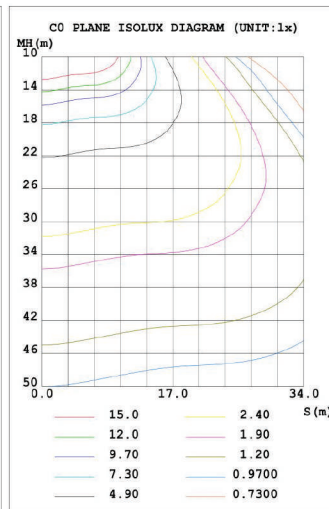

ORDERING INFORMATION

Example: AL-SB10W27-XXK-Z[D,W,B,S]-TN[T2,T3,T4,T5]-U[S,A,T]-Y[Blank,P]-#[Blank,M]

AL	SB	10W	27	XXK	Z	TN	U	Y	#
Company	Product	Power	Voltage	Color Temp	Finish	Light Angle	Mounting Mean	Control	Control
	SB	10W(100W)	27	40K(4000K)	D(Dark Bronze)	T2(Type II)	S(slip fitter)	P	M
APEX LIGHTING	SHOEBOX		AC120-277V	50K(5000K)	W(White)	T3(Type III)	A(Arm)	Photocell	Motion sensor
			48	±500K	B(Black)	T4(Type IV)	T(Trunnion)		
			AC200-480V		S(Silvery)	T5(Type V)			

LIGHTING UP THE WORLD
WITH ONE BULB AT A TIME!

ELECTRIC CHARACTERISTICS

AL-SB10W27-XXK-Z-TN-U-Y-#

Power	100W	Lighting Angle	Type II, III, IV V
Input Voltage	AC120-277V/AC200-480V	LED Brightness Decay	<5%/6000 hrs
PF	>0.95	Working Life	>50000 hrs
Driver Efficiency	>90%	Working Temperature	-30 - +45°C
Luminous Flux	13000 Lm	Storage Temperature	-40 - +80°C
Color Temperature	4000K/5000K	Protection Level	Wet Location/IP65
CRI	Ra>70	Cable	3 core , 18AWG
Optional dimming function	1-10Vdc		

PHOTOMETRICS

1.219m	903.2,1759lx	294.75cm
2m	335.6,653.6lx	483.52cm
3m	149.2,290.5lx	725.28cm
4m	83.91,163.4lx	967.04cm
5m	53.70,104.6lx	1208.79cm
6m	37.29,72.62lx	1450.55cm
7m	27.40,53.35lx	1692.31cm
8m	20.98,40.85lx	1934.07cm
9m	16.57,32.28lx	2175.83cm
10m	13.43,26.14lx	2417.58cm

Specifications

Unit : inch(mm)

Structure Features

- Shell materials: Aluminum & PC.
- Finish: Dark Bronze/White
- Net weight : 4.5Kg (9.9 lbs)
- Product Size:603mm*282mm*160mm
- Carton Size:570mm*350mm*150mm