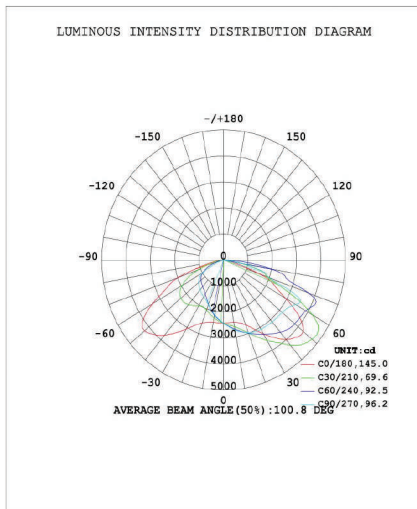

ORDERING INFORMATION

Example: AL-SB10W27-XXK-Z[D,W,B,S]-TN[T2,T3,T4,T5]-U[S,A,T]-Y[Blank,P]-#[Blank,M]

AL	SB	10W	27	XXK	Z	TN	U	Y	#
Company	Product	Power	Voltage	Color Temp	Finish	Light Angle	Mounting Mean	Control	Control
	SB	10W(100W)	27	40K(4000K)	D(Dark Bronze)	T2(Type II)	S(slip fitter)	P	M
APEX LIGHTING	SHOEBOX		AC120-277V	50K(5000K)	W(White)	T3(Type III)	A(Arm)	Photocell	Motion sensor
			48	±500K	B(Black)	T4(Type IV)	T(Trunnion)		
			AC200-480V		S(Silvery)	T5(Type V)			

LIGHTING UP THE WORLD
WITH ONE BULB AT A TIME!

ELECTRIC CHARACTERISTICS

AL-SB10W27-XXK-Z-TN-U-Y-#

Power	100W	Lighting Angle	Type II, III, IV V
Input Voltage	AC120-277V/AC200-480V	LED Brightness Decay	<5%/6000 hrs
PF	>0.95	Working Life	>50000 hrs
Driver Efficiency	>90%	Working Temperature	-30 - +45°C
Luminous Flux	13000 Lm	Storage Temperature	-40 - +80°C
Color Temperature	4000K/5000K	Protection Level	Wet Location/IP65
CRI	Ra>70	Cable	3 core , 18AWG
Optional dimming function	1-10Vdc		

PHOTOMETRICS

1.219m	903.2,1759lx	294.75cm
2m	335.6,653.6lx	483.52cm
3m	149.2,290.5lx	725.28cm
4m	83.91,163.4lx	967.04cm
5m	53.70,104.6lx	1208.79cm
6m	37.29,72.62lx	1450.55cm
7m	27.40,53.35lx	1692.31cm
8m	20.98,40.85lx	1934.07cm
9m	16.57,32.28lx	2175.83cm
10m	13.43,26.14lx	2417.58cm

Specifications

Unit : inch(mm)

Structure Features

- Shell materials: Aluminum & PC.
- Finish: Dark Bronze/White
- Net weight : 4.5Kg (9.9 lbs)
- Product Size:603mm*282mm*160mm
- Carton Size:570mm*350mm*150mm