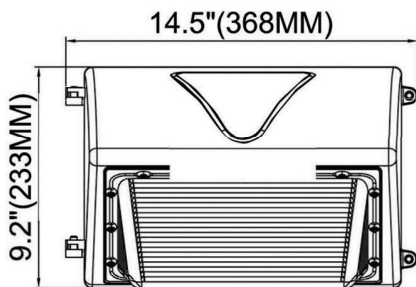

Photocell sensor

Surge protector

and are available.

Complete certifications:
UL/FCC/RoHS/IP65/DLC Premium certificate

DIMENSIONS

Size: Inch/mm Structure Features
Shell materials: Aluminum & PC/Glass.
Finish: Brown

PACKING DETAILS

Model	Power	N.W.	Inner Box Dimension	G.W.	Qty/ctn	Outer Carton Dimension
AL-WPH277-30ABCDEF-01 AL-WPH347-30ABCDEF-01 AL-WPH480-30ABCDEF-01	30W	PC:3.4KG±0.2KG Glass:4.1KG±0.2KG	—	PC:4.5KG±0.2KG Glass:5.2KG±0.2KG	1PCS	415*285*310mm
AL-WPH277-40ABCDEF-01 AL-WPH347-40ABCDEF-01 AL-WPH480-40ABCDEF-01	40W	PC:3.4KG±0.2KG Glass:4.1KG±0.2KG	—	PC:4.5KG±0.2KG Glass:5.2KG±0.2KG	1PCS	415*285*310mm
AL-WPH277-45ABCDEF-01 AL-WPH347-45ABCDEF-01 AL-WPH480-45ABCDEF-01	45W	PC:3.4KG±0.2KG Glass:4.1KG±0.2KG	—	PC:4.5KG±0.2KG Glass:5.2KG±0.2KG	1PCS	415*285*310mm
AL-WPH277-50ABCDEF-01 AL-WPH347-50ABCDEF-01 AL-WPH480-50ABCDEF-01	50W	PC:3.4KG±0.2KG Glass:4.1KG±0.2KG	—	PC:4.5KG±0.2KG Glass:5.2KG±0.2KG	1PCS	415*285*310mm
AL-WPH277-60ABCDEF-01 AL-WPH347-60ABCDEF-01 AL-WPH480-60ABCDEF-01	60W	PC:3.5KG±0.2KG Glass:4.2KG±0.2KG	—	PC:4.6KG±0.2KG Glass:5.3KG±0.2KG	1PCS	415*285*310mm
AL-WPH277-70ABCDEF-01 AL-WPH347-70ABCDEF-01 AL-WPH480-70ABCDEF-01	70W	PC:3.5KG±0.2KG Glass:4.2KG±0.2KG	—	PC:4.6KG±0.2KG Glass:5.3KG±0.2KG	1PCS	415*285*310mm
AL-WPH277-80ABCDEF-01 AL-WPH347-80ABCDEF-01 AL-WPH480-80ABCDEF-01	80W	PC:3.6KG±0.2KG Glass:4.3KG±0.2KG	—	PC:4.7KG±0.2KG Glass:5.4KG±0.2KG	1PCS	415*285*310mm
AL-WPH277-90ABCDEF-01 AL-WPH347-90ABCDEF-01 AL-WPH480-90ABCDEF-01	90W	PC:3.6KG±0.2KG Glass:4.3KG±0.2KG	—	PC:4.7KG±0.2KG Glass:5.4KG±0.2KG	1PCS	415*285*310mm
AL-WPH277-100ABCDEF-01 AL-WPH347-100ABCDEF-01 AL-WPH480-100ABCDEF-01	100W	PC:4KG±0.2KG Glass:4.7KG±0.2KG	—	PC:5.1KG±0.2KG Glass:5.8KG±0.2KG	1PCS	415*285*310mm
AL-WPH277-120ABCDEF-01 AL-WPH480-120ABCDEF-01	120W	PC:4.2KG±0.2KG Glass:4.9KG±0.2KG	—	PC:5.3KG±0.2KG Glass:6KG±0.2KG	1PCS	415*285*310mm