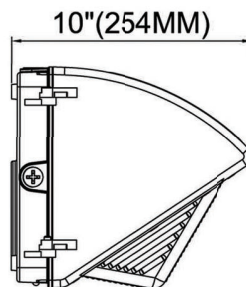

Photocell sensor

Surge protector

and are available.

Complete certifications:
UL/FCC/RoHS/IP65/DLC Premium certificate

DIMENSIONS

Size: Inch/mm Structure Features
Shell materials: Aluminum & PC/Glass.
Finish: Brown

PACKING DETAILS

Model	Power	N.W.	Inner Box Dimension	G.W.	Qty/ctn	Outer Carton Dimension
AL-WPH277-30ABCDEF-01 AL-WPH347-30ABCDEF-01 AL-WPH480-30ABCDEF-01	30W	PC:3.4KG±0.2KG Glass:4.1KG±0.2KG	—	PC:4.5KG±0.2KG Glass:5.2KG±0.2KG	1PCS	415*285*310mm
AL-WPH277-40ABCDEF-01 AL-WPH347-40ABCDEF-01 AL-WPH480-40ABCDEF-01	40W	PC:3.4KG±0.2KG Glass:4.1KG±0.2KG	—	PC:4.5KG±0.2KG Glass:5.2KG±0.2KG	1PCS	415*285*310mm
AL-WPH277-45ABCDEF-01 AL-WPH347-45ABCDEF-01 AL-WPH480-45ABCDEF-01	45W	PC:3.4KG±0.2KG Glass:4.1KG±0.2KG	—	PC:4.5KG±0.2KG Glass:5.2KG±0.2KG	1PCS	415*285*310mm
AL-WPH277-50ABCDEF-01 AL-WPH347-50ABCDEF-01 AL-WPH480-50ABCDEF-01	50W	PC:3.4KG±0.2KG Glass:4.1KG±0.2KG	—	PC:4.5KG±0.2KG Glass:5.2KG±0.2KG	1PCS	415*285*310mm
AL-WPH277-60ABCDEF-01 AL-WPH347-60ABCDEF-01 AL-WPH480-60ABCDEF-01	60W	PC:3.5KG±0.2KG Glass:4.2KG±0.2KG	—	PC:4.6KG±0.2KG Glass:5.3KG±0.2KG	1PCS	415*285*310mm
AL-WPH277-70ABCDEF-01 AL-WPH347-70ABCDEF-01 AL-WPH480-70ABCDEF-01	70W	PC:3.5KG±0.2KG Glass:4.2KG±0.2KG	—	PC:4.6KG±0.2KG Glass:5.3KG±0.2KG	1PCS	415*285*310mm
AL-WPH277-80ABCDEF-01 AL-WPH347-80ABCDEF-01 AL-WPH480-80ABCDEF-01	80W	PC:3.6KG±0.2KG Glass:4.3KG±0.2KG	—	PC:4.7KG±0.2KG Glass:5.4KG±0.2KG	1PCS	415*285*310mm
AL-WPH277-90ABCDEF-01 AL-WPH347-90ABCDEF-01 AL-WPH480-90ABCDEF-01	90W	PC:3.6KG±0.2KG Glass:4.3KG±0.2KG	—	PC:4.7KG±0.2KG Glass:5.4KG±0.2KG	1PCS	415*285*310mm
AL-WPH277-100ABCDEF-01 AL-WPH347-100ABCDEF-01 AL-WPH480-100ABCDEF-01	100W	PC:4KG±0.2KG Glass:4.7KG±0.2KG	—	PC:5.1KG±0.2KG Glass:5.8KG±0.2KG	1PCS	415*285*310mm
AL-WPH277-120ABCDEF-01 AL-WPH480-120ABCDEF-01	120W	PC:4.2KG±0.2KG Glass:4.9KG±0.2KG	—	PC:5.3KG±0.2KG Glass:6KG±0.2KG	1PCS	415*285*310mm