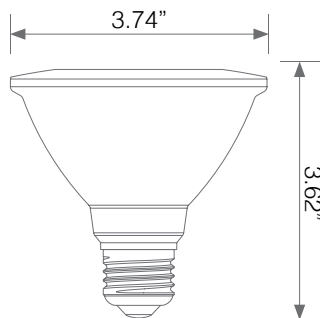

LED PAR30 LAMP

Model No. EP30-11W5020cecs-2

LED **EP30-11W5020cecs-2** delivers superior brightness, valuable energy savings, long lasting performance and true color perception. These short neck PAR30 LED spot bulbs are ideal for task lighting due to its uniform warm white light (2700K) and replace conventional 75 Watt incandescent light bulbs. Enjoy features such as: Instant on, dimming options, energy efficient, 90+ CRI, and damp rated.

90+ CRI

90+ CRI

Dimmable

Wet Rated

Electrical Specifications

Model No.	Input Power	Input Voltage	Lumen Output	Beam Angle	Center Beam	CCT
EP30-11W5020cecs-2	11 W	120V	975 lm	40°	N/A	2700 K

CRI	Luminous Efficacy	Power Factor	Input Current	Base	Lamp Lifespan	Estimated Yearly Cost
90+	88 lm/W	0.7	0.1 A	E26	25,000 Hrs.	\$ 1.32

Mechanical Specifications

Rating	Operational Temperature	Inner Box QTY.	Master Box QTY.	Dimensions(in.)	UPC Code
Wet Rated	N/A	2 pcs	20 pcs	3.74"(Ø) x 3.62"(H)	811174034506

Product Dimensions

Product Photometric Data